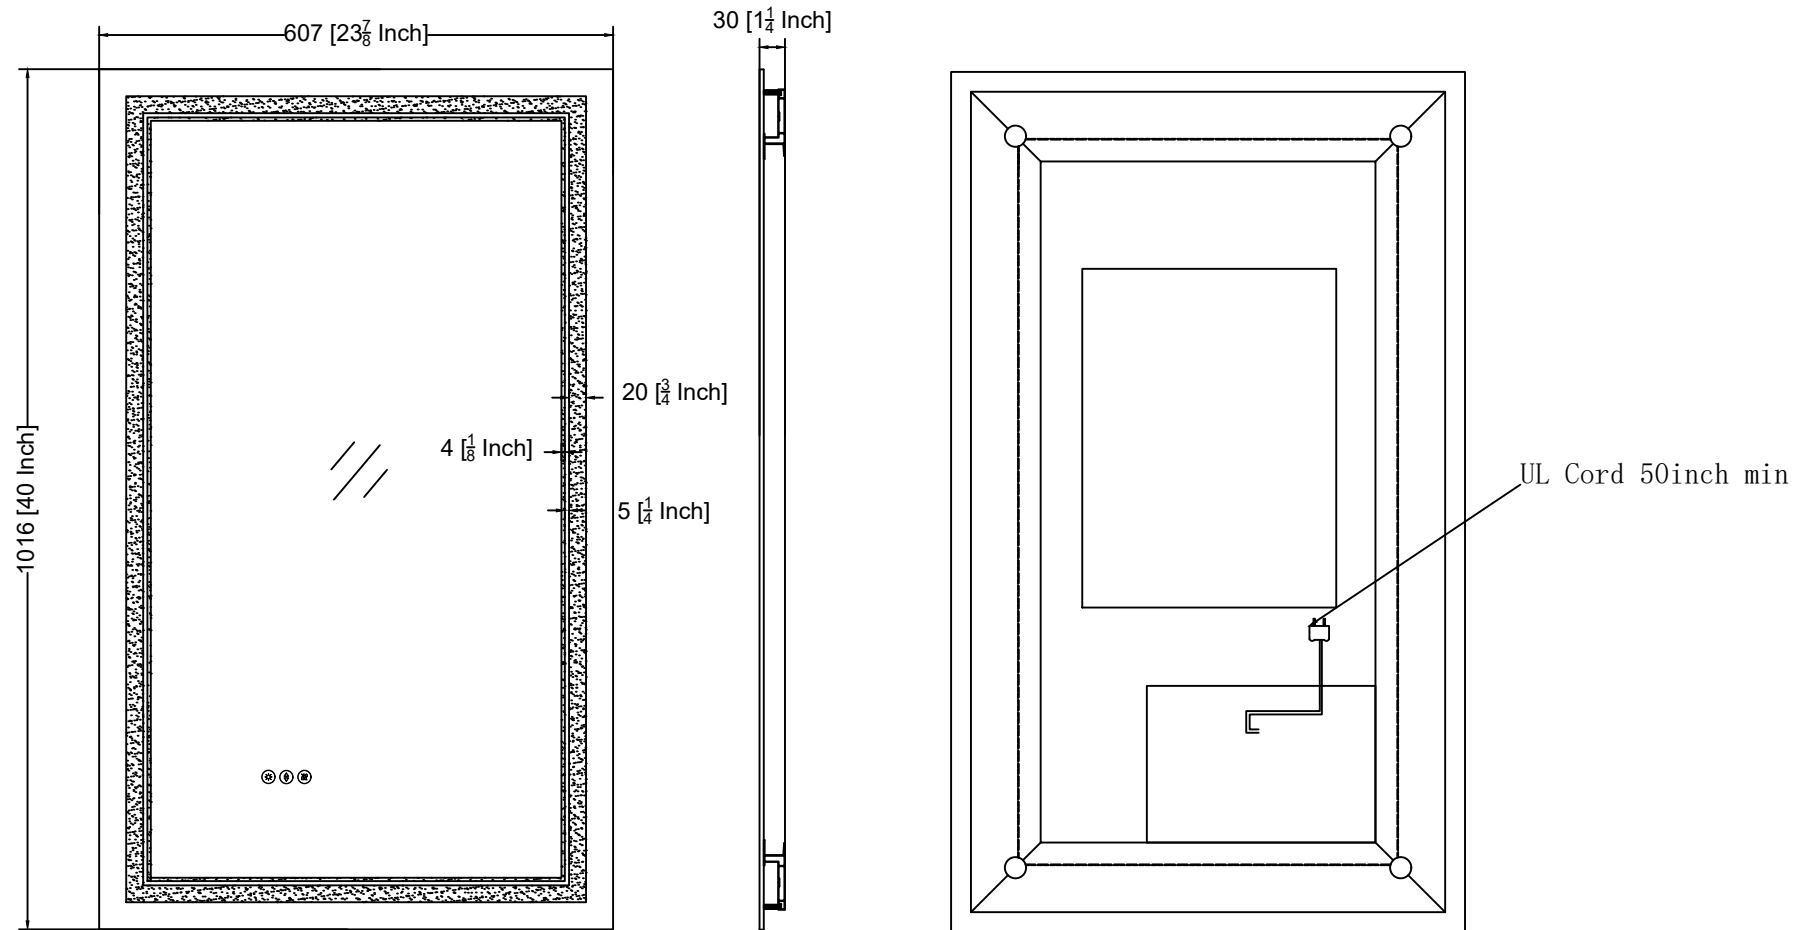

SKU No: BML-2028

Technical Information

All product dimensions are nominal.

SKU No: BML-2432

Technical Information

All product dimensions are nominal.

SKU No: BML-2436

Technical Information
All product dimensions are nominal.

SKU No: BML-2836

Technical Information

All product dimensions are nominal.

SKU No: BML-3036

UL Cord 50inch min

Technical Information

All product dimensions are nominal.

SKU No: BML-3636

Technical Information

All product dimensions are nominal.

SKU No: BML-4024

Technical Information

All product dimensions are nominal.

SKU No: BML-4032

Technical Information

All product dimensions are nominal.