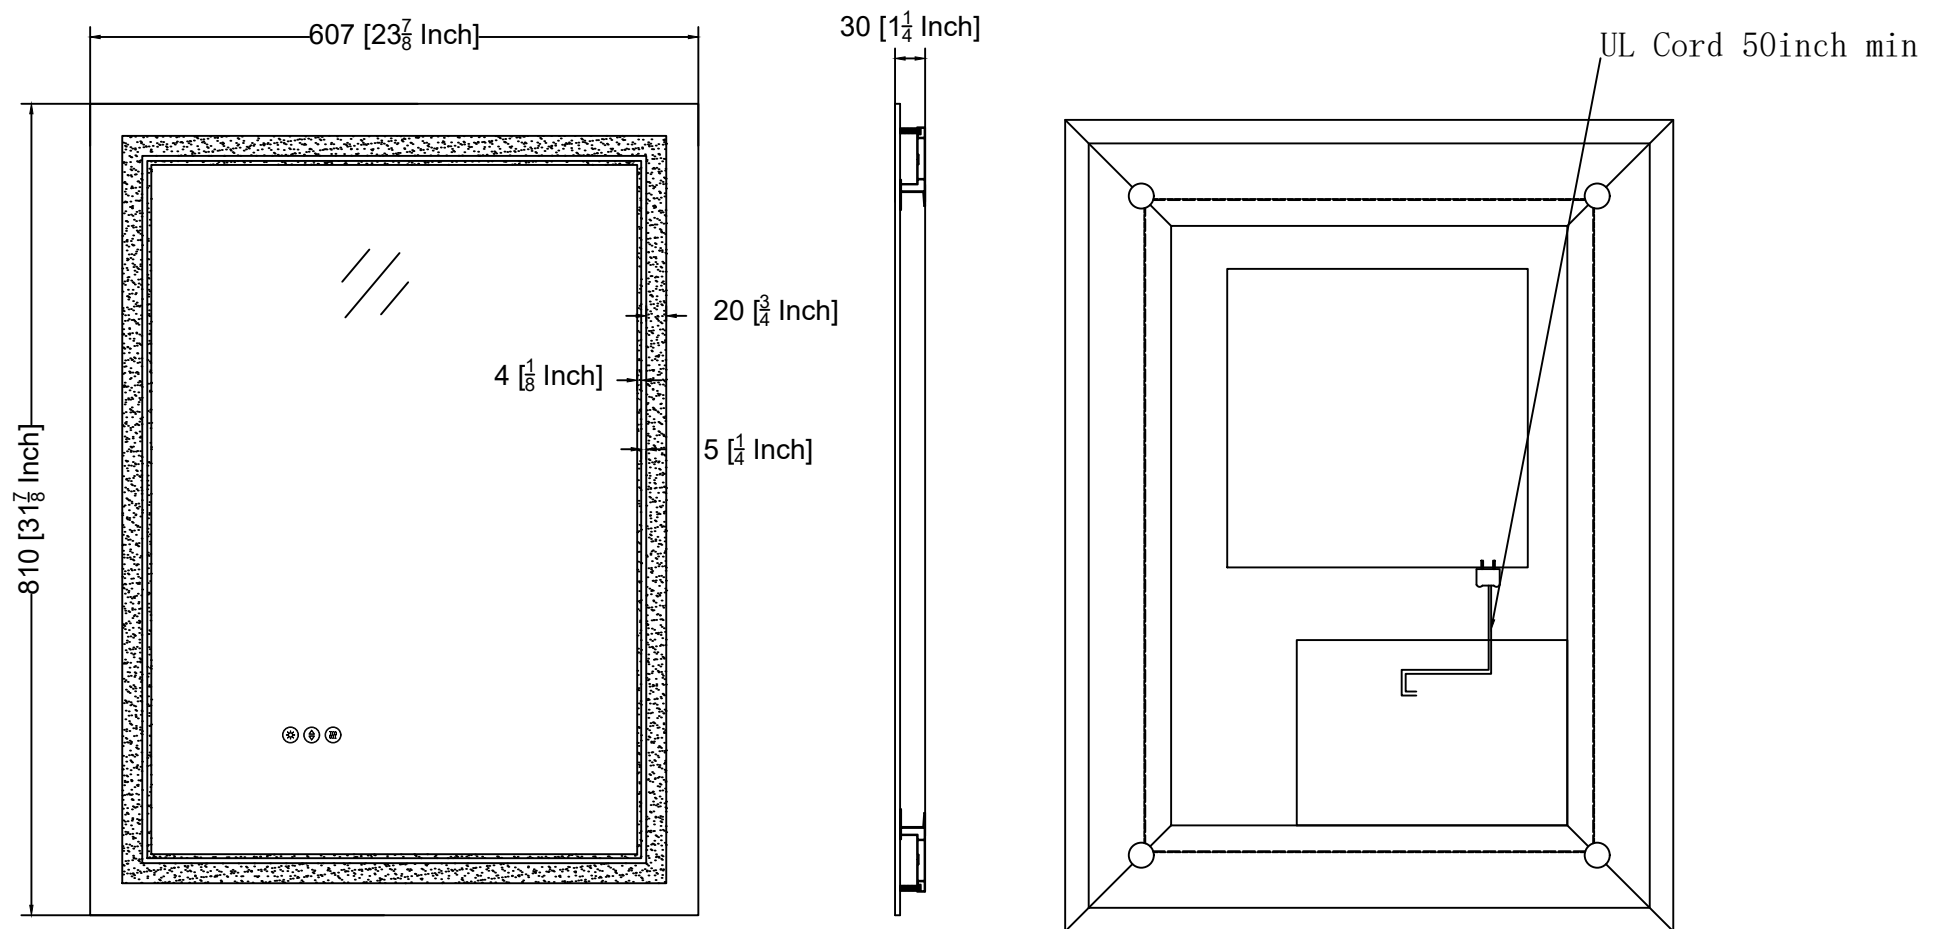

SKU No: BML-2028

Technical Information

All product dimensions are nominal.

SKU No: BML-2432

Technical Information

All product dimensions are nominal.

SKU No: BML-2436

Technical Information
All product dimensions are nominal.

SKU No: BML-2836

Technical Information

All product dimensions are nominal.

SKU No: BML-3036

UL Cord 50inch min

Technical Information

All product dimensions are nominal.

SKU No: BML-3636

Technical Information

All product dimensions are nominal.

SKU No: BML-4024

Technical Information

All product dimensions are nominal.

SKU No: BML-4032

Technical Information

All product dimensions are nominal.