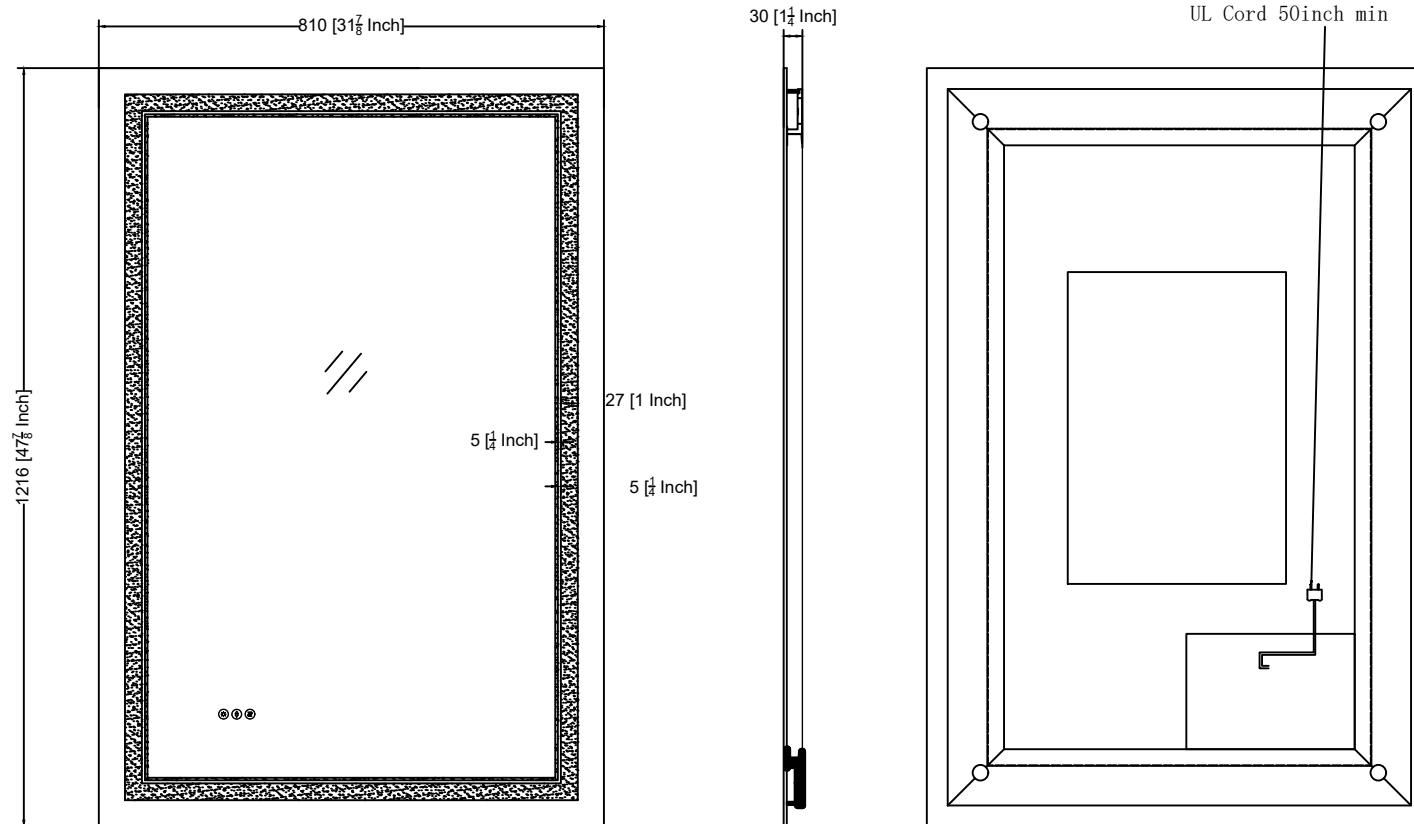

SKU No: BML-2836

Technical Information

All product dimensions are nominal.

SKU No: BML-3036

UL Cord 50inch min

Technical Information

All product dimensions are nominal.

SKU No: BML-3636

Technical Information

All product dimensions are nominal.

SKU No: BML-4024

Technical Information

All product dimensions are nominal.

SKU No: BML-4032

Technical Information

All product dimensions are nominal.

SKU No: BML-4832

Technical Information

All product dimensions are nominal.

SKU No: BML-4836

Technical Information

All product dimensions are nominal.

SKU No: BML-5530

Technical Information

All product dimensions are nominal.

SKU No: BML-6028

Technical Information

All product dimensions are nominal.

SKU No: BML-6036

Technical Information

All product dimensions are nominal.

SKU No: BML-7232