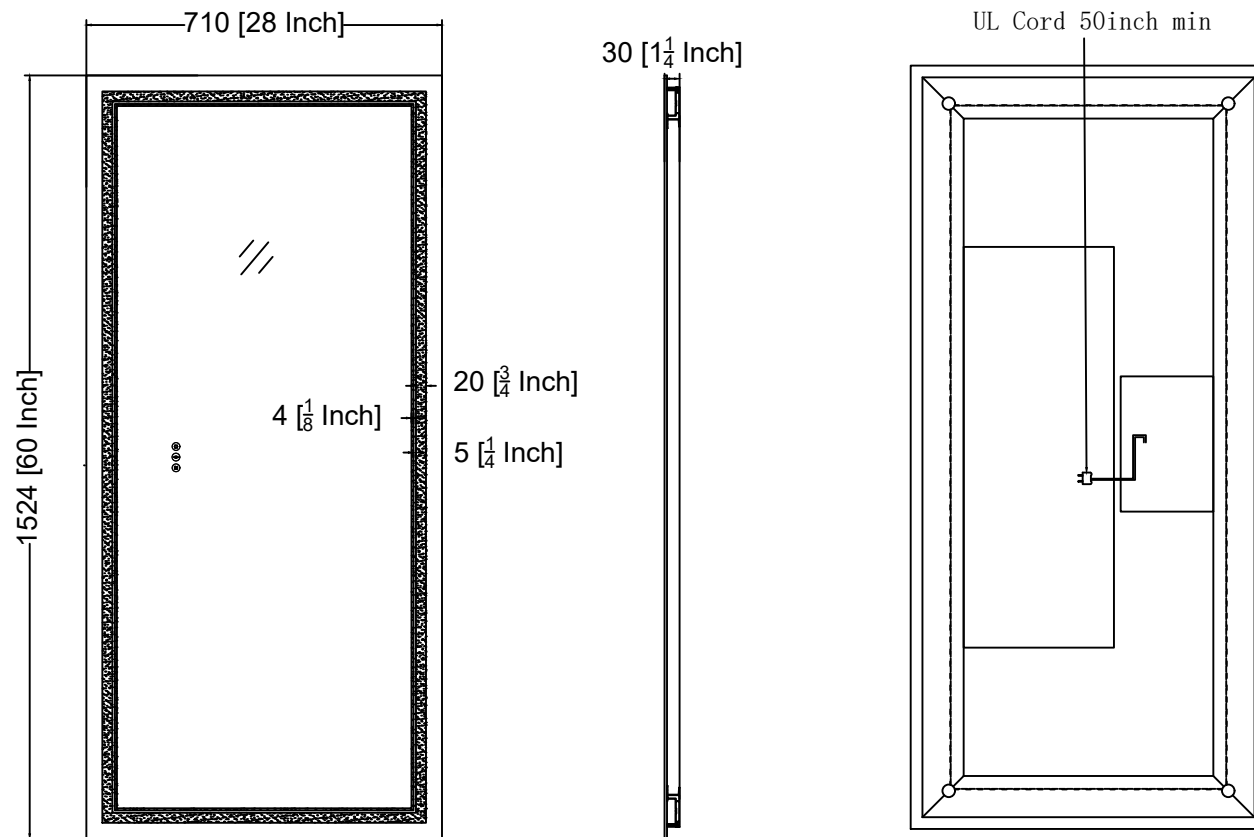

SKU No: BML-2836

Technical Information

All product dimensions are nominal.

SKU No: BML-3036

UL Cord 50inch min

Technical Information

All product dimensions are nominal.

SKU No: BML-3636

Technical Information

All product dimensions are nominal.

SKU No: BML-4024

Technical Information

All product dimensions are nominal.

SKU No: BML-4032

Technical Information

All product dimensions are nominal.

SKU No: BML-4832

Technical Information

All product dimensions are nominal.

SKU No: BML-4836

Technical Information

All product dimensions are nominal.

SKU No: BML-5530

Technical Information

All product dimensions are nominal.

SKU No: BML-6028

Technical Information

All product dimensions are nominal.

SKU No: BML-6036

Technical Information

All product dimensions are nominal.

SKU No: BML-7232