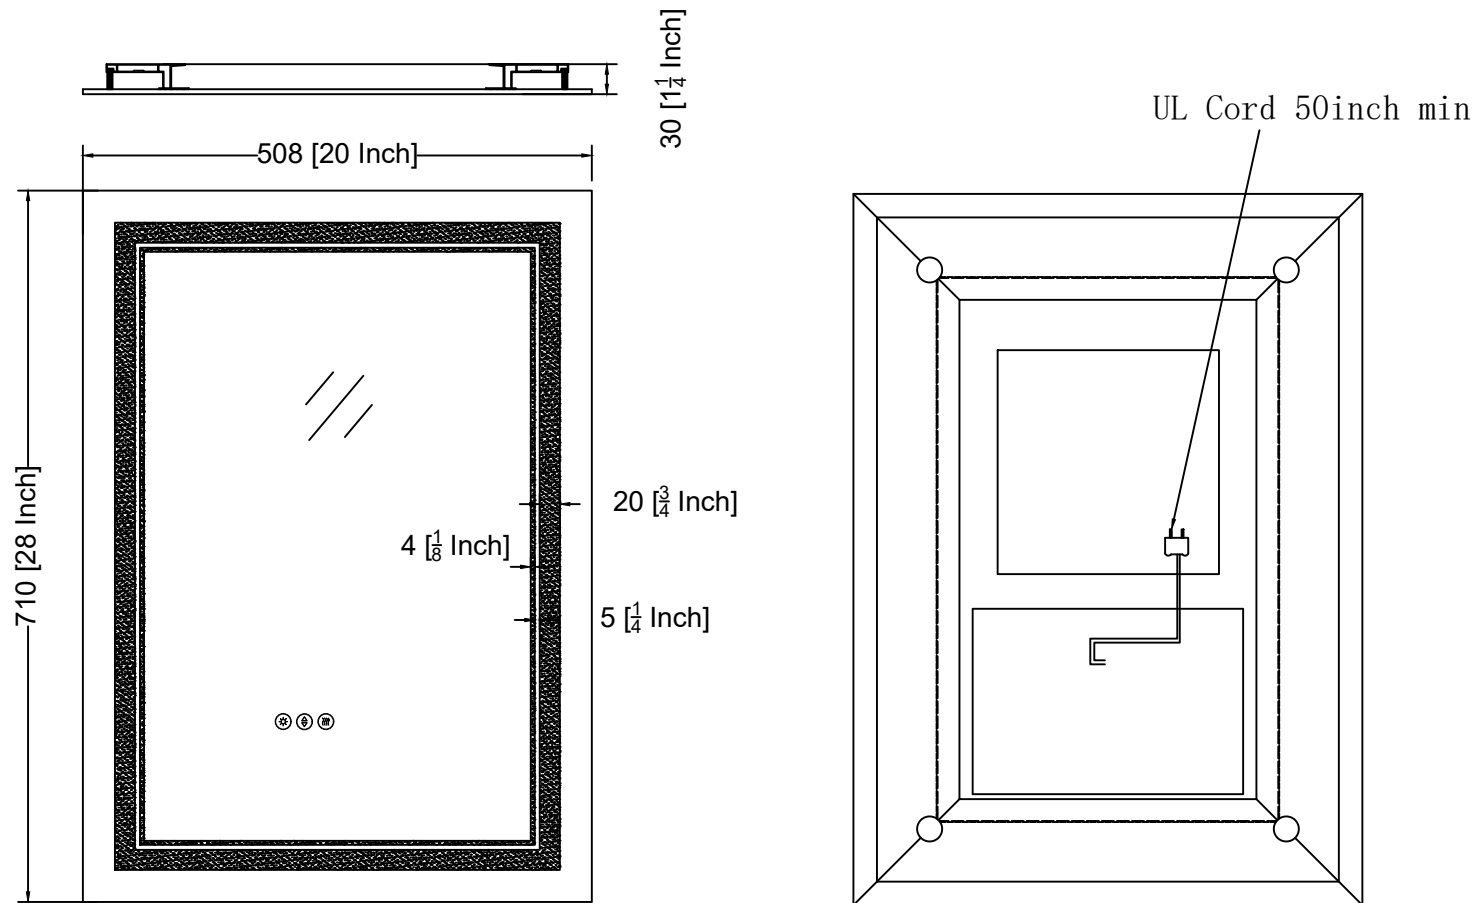

SKU No: BML-2028

Technical Information

All product dimensions are nominal.

SKU No: BML-2432

Technical Information

All product dimensions are nominal.

SKU No: BML-2436

Technical Information
All product dimensions are nominal.

SKU No: BML-2836

Technical Information

All product dimensions are nominal.

SKU No: BML-3036

UL Cord 50inch min

Technical Information

All product dimensions are nominal.

SKU No: BML-3636

Technical Information

All product dimensions are nominal.

SKU No: BML-4024

Technical Information

All product dimensions are nominal.

SKU No: BML-4032

Technical Information

All product dimensions are nominal.

All product dimensions are nominal.

SKU No: BML-6028

Technical Information

All product dimensions are nominal.

SKU No: BML-6036

Technical Information

All product dimensions are nominal.

SKU No: BML-7232