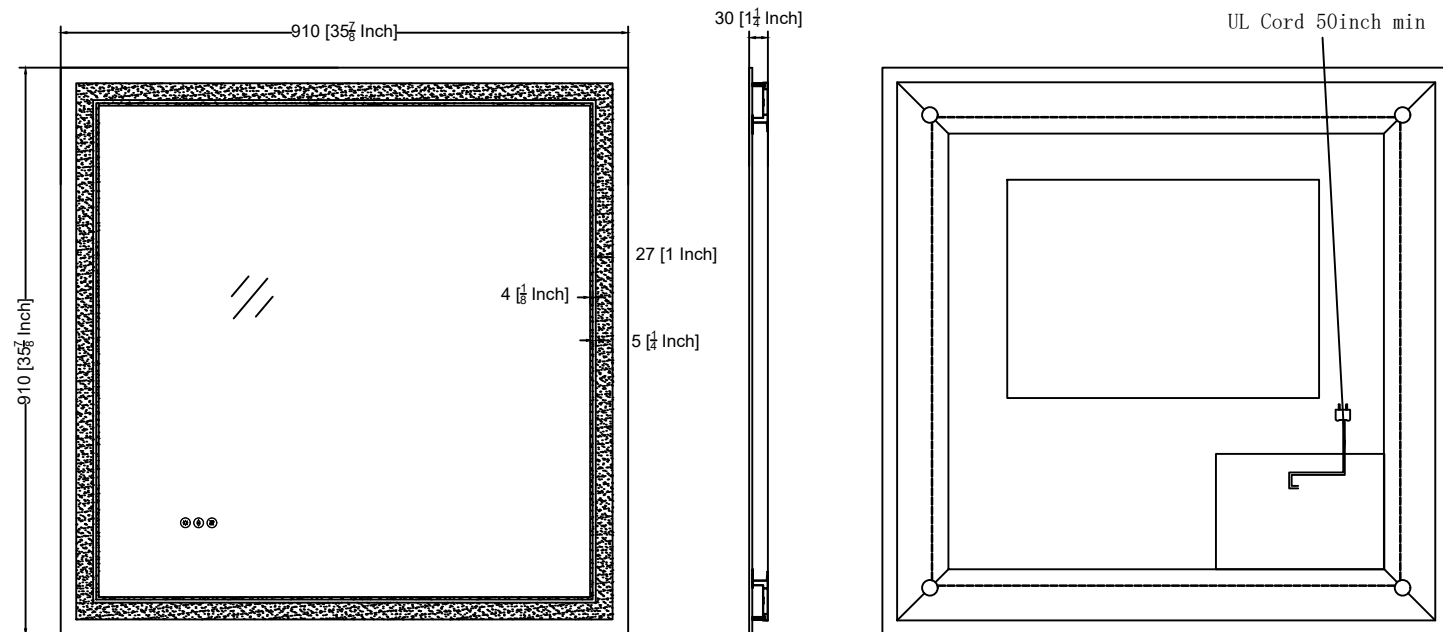

SKU No: BML-2028

Technical Information

All product dimensions are nominal.

SKU No: BML-2432

Technical Information

All product dimensions are nominal.

SKU No: BML-2436

Technical Information
All product dimensions are nominal.

SKU No: BML-2836

Technical Information

All product dimensions are nominal.

SKU No: BML-3036

UL Cord 50inch min

Technical Information

All product dimensions are nominal.

SKU No: BML-3636

Technical Information

All product dimensions are nominal.

SKU No: BML-4024

Technical Information

All product dimensions are nominal.

SKU No: BML-4032

Technical Information

All product dimensions are nominal.