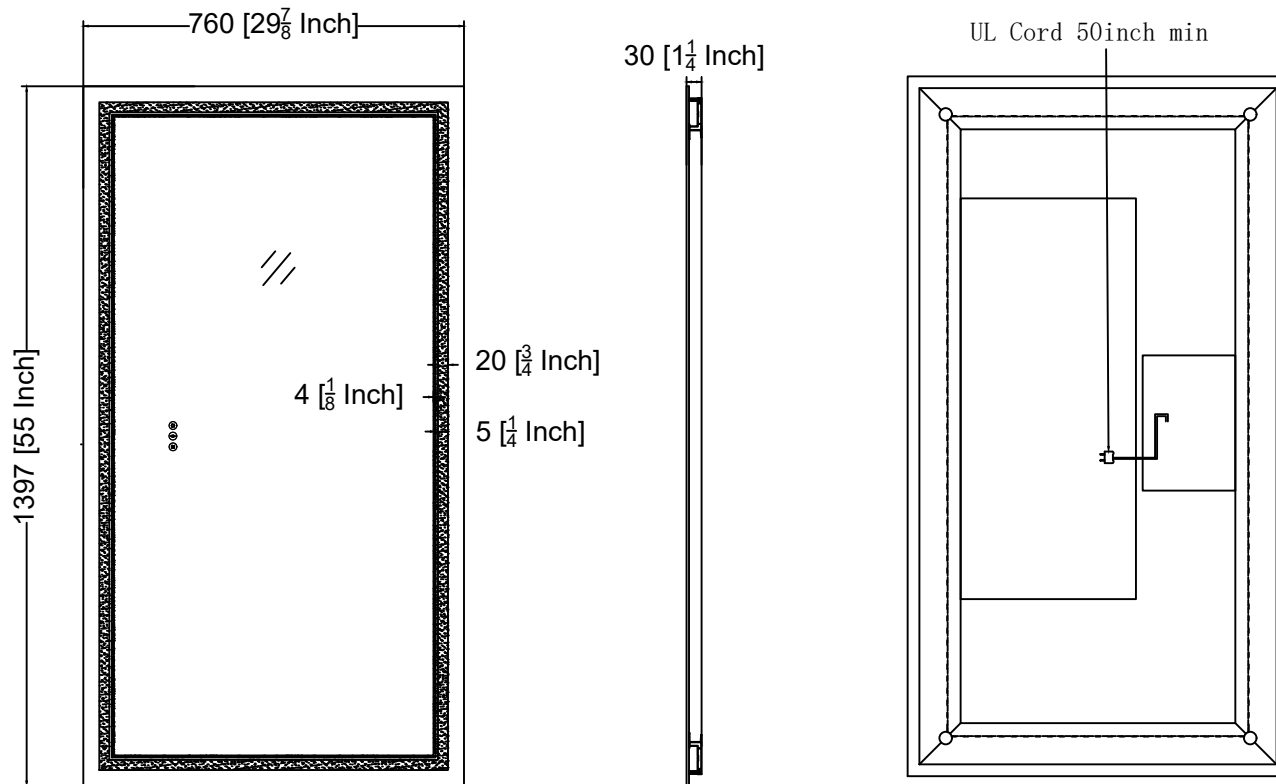

SKU No: BML-2836

Technical Information

All product dimensions are nominal.

SKU No: BML-3036

UL Cord 50inch min

Technical Information

All product dimensions are nominal.

SKU No: BML-3636

Technical Information

All product dimensions are nominal.

SKU No: BML-4024

Technical Information

All product dimensions are nominal.

SKU No: BML-4032

Technical Information

All product dimensions are nominal.

SKU No: BML-4832

Technical Information

All product dimensions are nominal.

SKU No: BML-4836

Technical Information

All product dimensions are nominal.

SKU No: BML-5530

Technical Information

All product dimensions are nominal.

SKU No: BML-6028

Technical Information

All product dimensions are nominal.

SKU No: BML-6036

Technical Information

All product dimensions are nominal.

SKU No: BML-7232