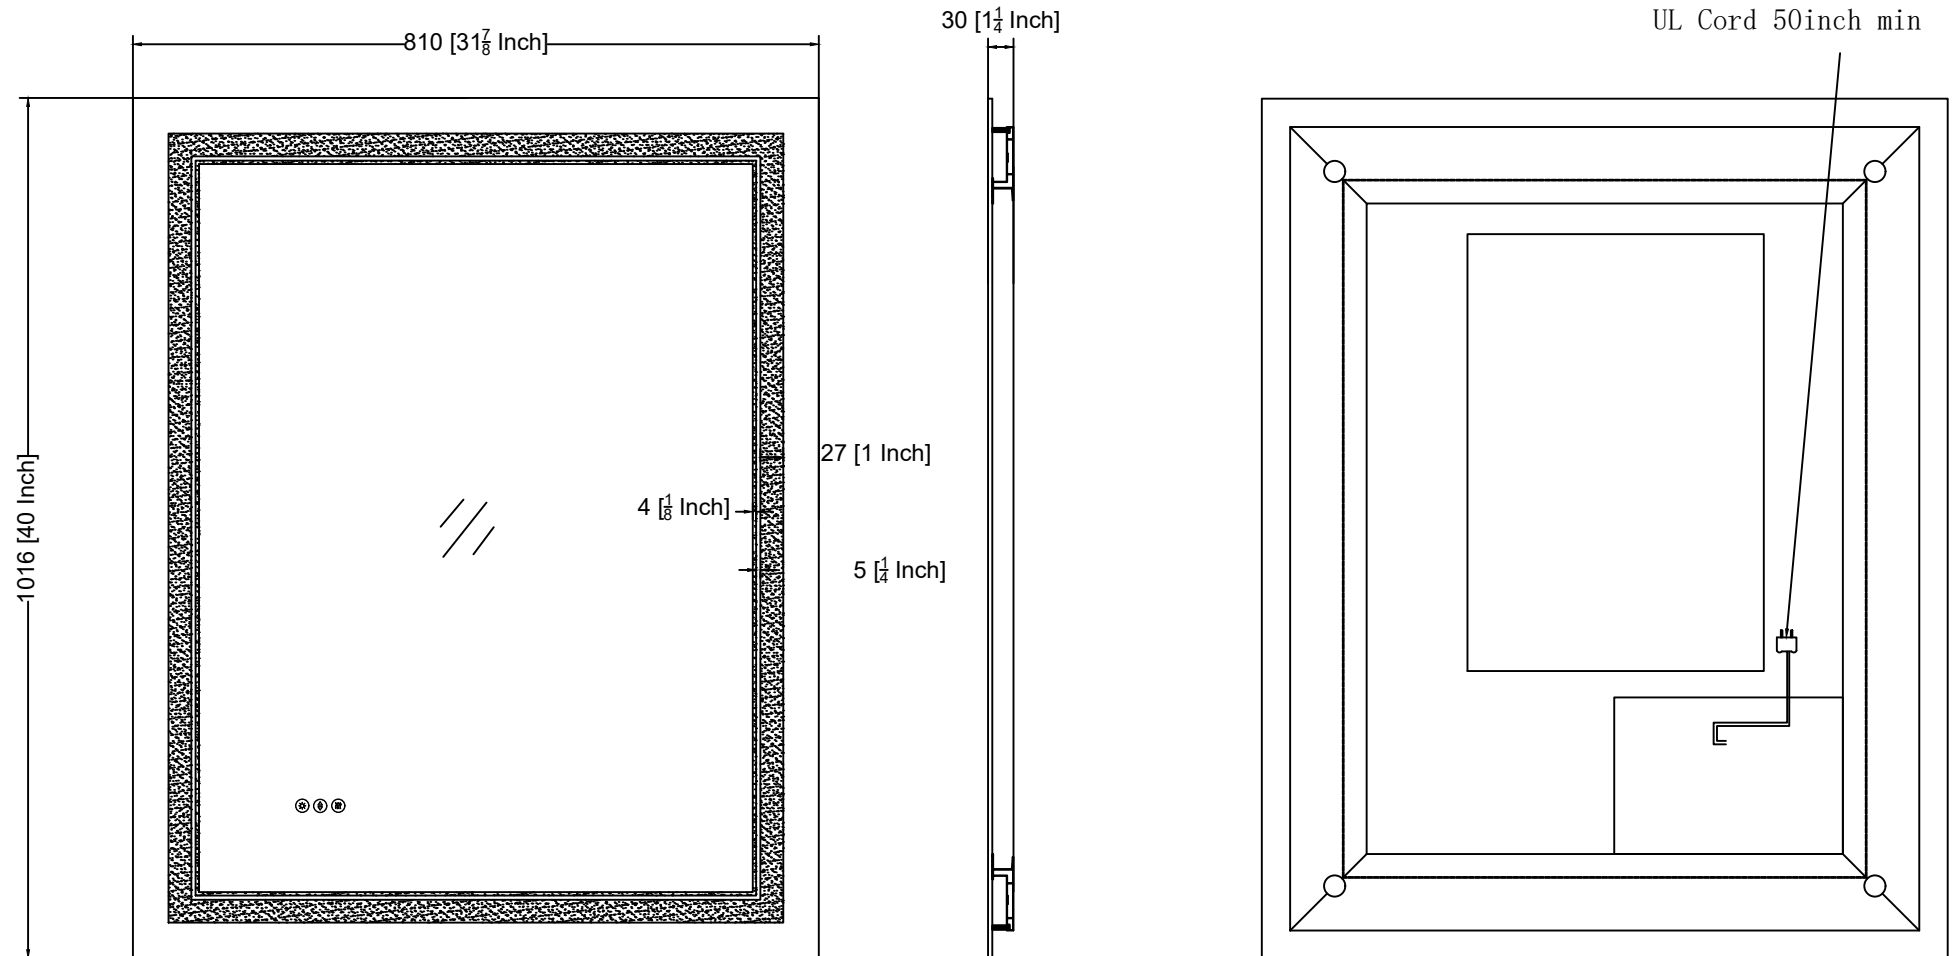

SKU No: BML-2836

Technical Information

All product dimensions are nominal.

SKU No: BML-3036

UL Cord 50inch min

Technical Information

All product dimensions are nominal.

SKU No: BML-3636

Technical Information

All product dimensions are nominal.

SKU No: BML-4024

Technical Information

All product dimensions are nominal.

SKU No: BML-4032

Technical Information

All product dimensions are nominal.

SKU No: BML-4832

Technical Information

All product dimensions are nominal.

SKU No: BML-4836

Technical Information

All product dimensions are nominal.

SKU No: BML-5530

Technical Information