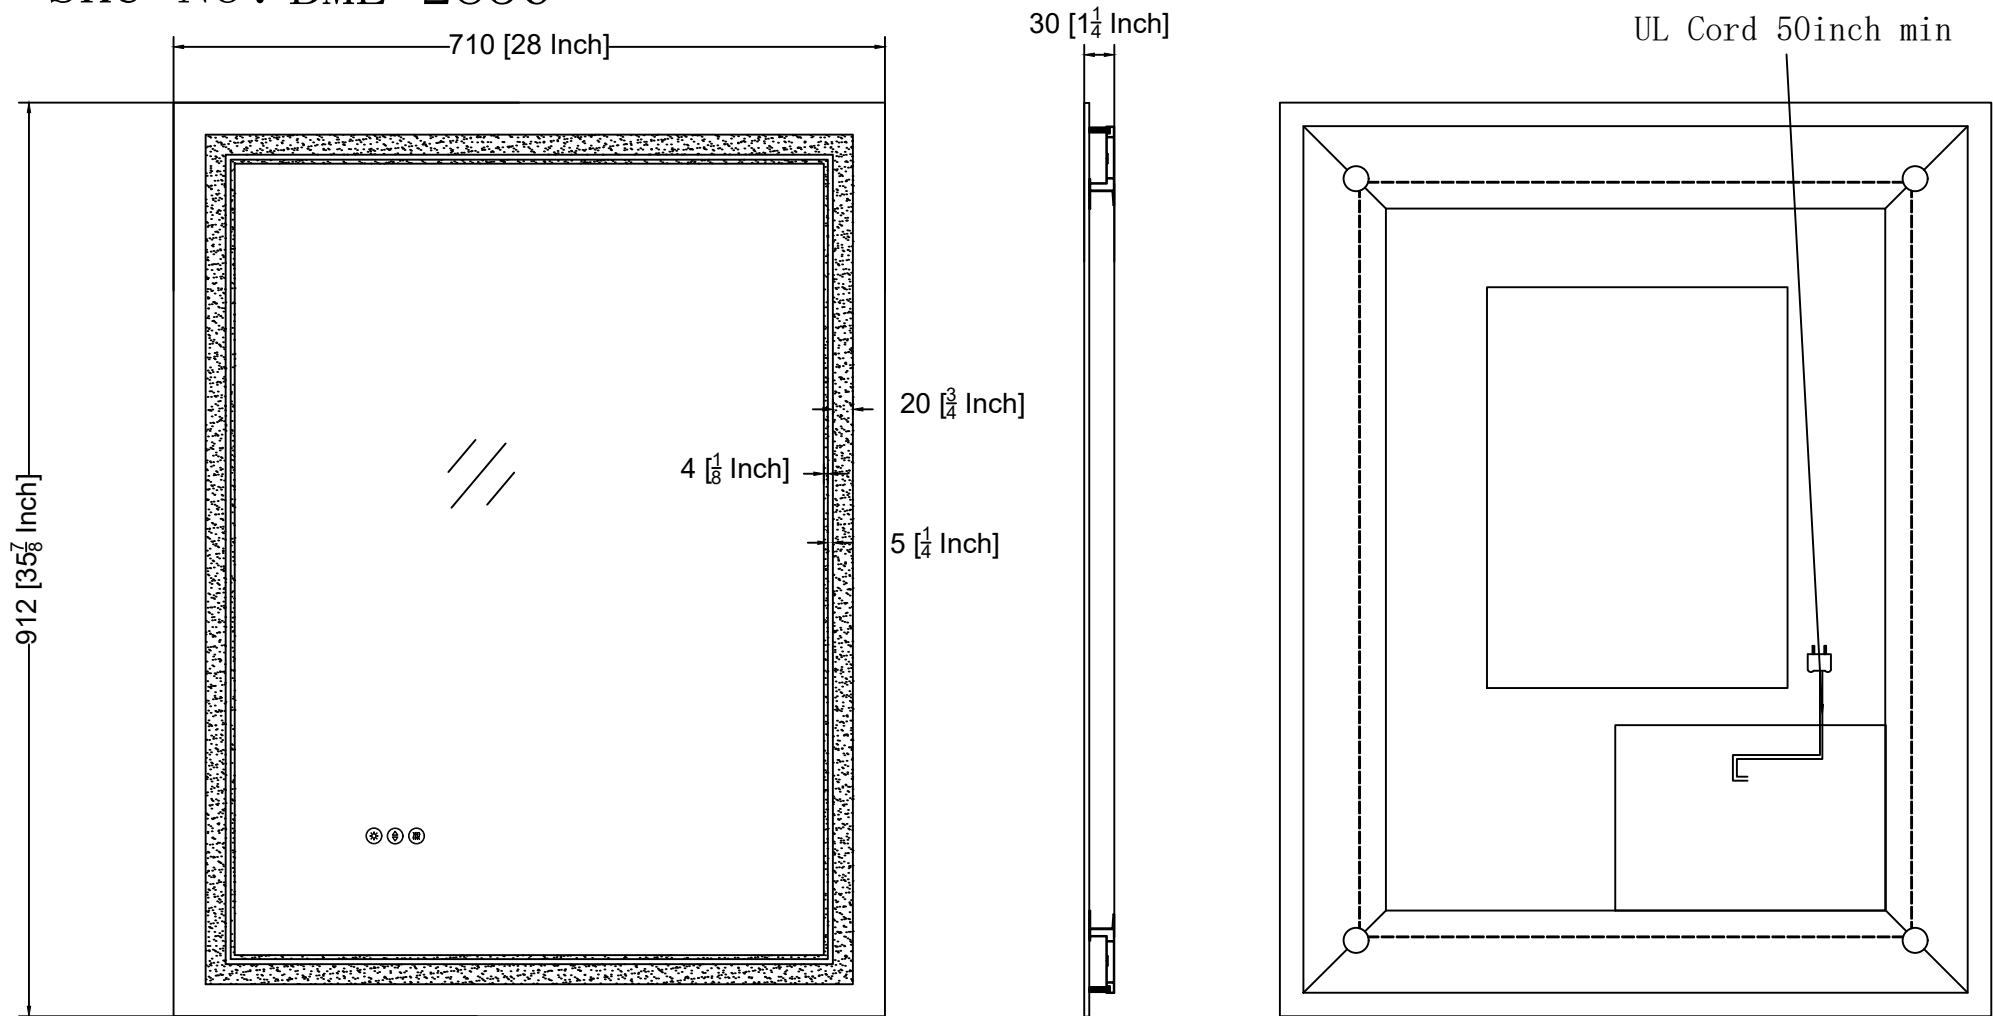

SKU No: BML-2028

Technical Information

All product dimensions are nominal.

SKU No: BML-2432

Technical Information

All product dimensions are nominal.

SKU No: BML-2436

Technical Information
All product dimensions are nominal.

SKU No: BML-2836

Technical Information

All product dimensions are nominal.

SKU No: BML-3036

UL Cord 50inch min

Technical Information

All product dimensions are nominal.

SKU No: BML-3636

Technical Information

All product dimensions are nominal.

SKU No: BML-4024

Technical Information

All product dimensions are nominal.

SKU No: BML-4032

Technical Information

All product dimensions are nominal.

All product dimensions are nominal.

SKU No: BML-6028

Technical Information

All product dimensions are nominal.

SKU No: BML-6036

Technical Information

All product dimensions are nominal.

SKU No: BML-7232