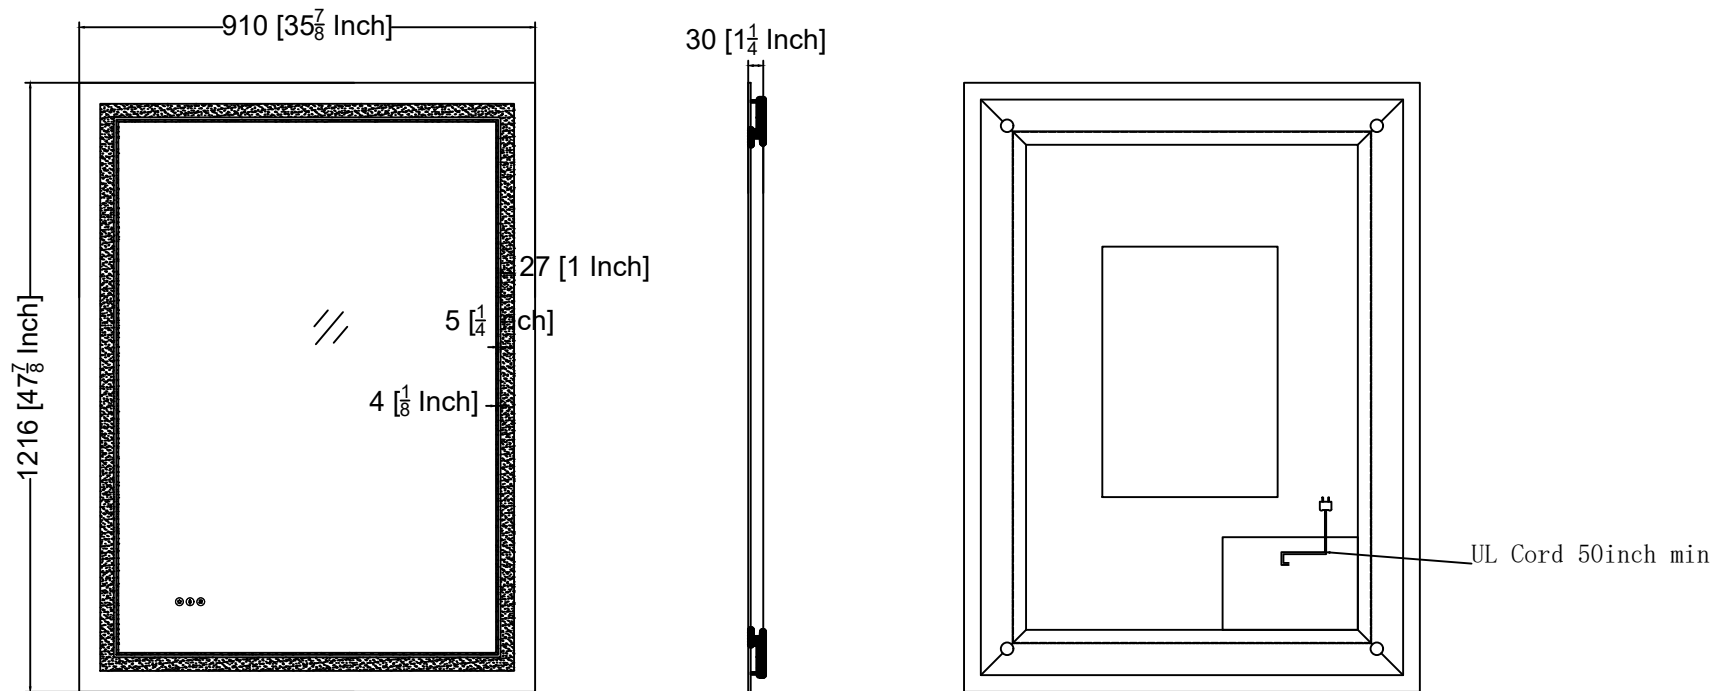

SKU No: BML-2836

Technical Information

All product dimensions are nominal.

SKU No: BML-3036

UL Cord 50inch min

Technical Information

All product dimensions are nominal.

SKU No: BML-3636

Technical Information

All product dimensions are nominal.

SKU No: BML-4024

Technical Information

All product dimensions are nominal.

SKU No: BML-4032

Technical Information

All product dimensions are nominal.

SKU No: BML-4832

Technical Information

All product dimensions are nominal.

SKU No: BML-4836

Technical Information

All product dimensions are nominal.

SKU No: BML-5530

Technical Information