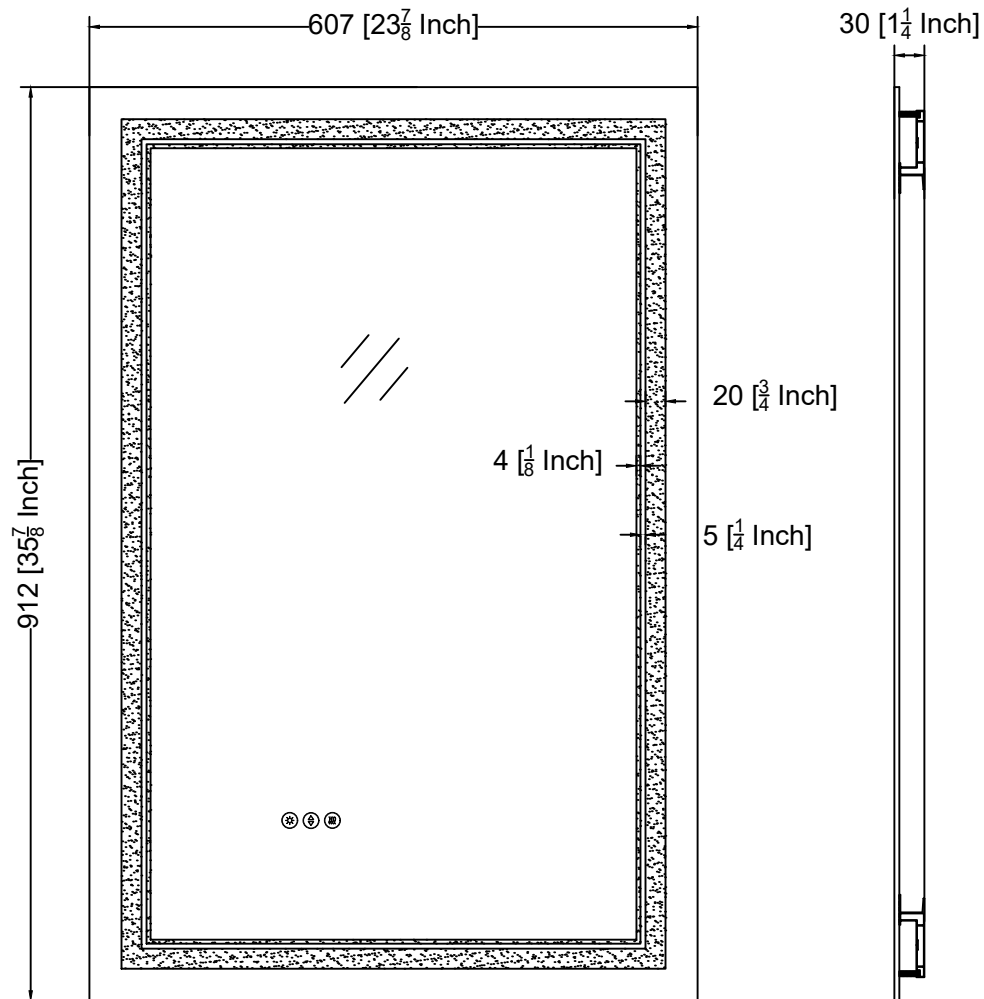

SKU No: BML-2028

Technical Information

All product dimensions are nominal.

SKU No: BML-2432

Technical Information

All product dimensions are nominal.

SKU No: BML-2436

Technical Information
All product dimensions are nominal.

SKU No: BML-2836

Technical Information

All product dimensions are nominal.

SKU No: BML-3036

UL Cord 50inch min

Technical Information

All product dimensions are nominal.

SKU No: BML-3636

Technical Information

All product dimensions are nominal.

SKU No: BML-4024

Technical Information

All product dimensions are nominal.

SKU No: BML-4032

Technical Information

All product dimensions are nominal.

All product dimensions are nominal.

SKU No: BML-6028

Technical Information

All product dimensions are nominal.

SKU No: BML-6036

Technical Information

All product dimensions are nominal.

SKU No: BML-7232