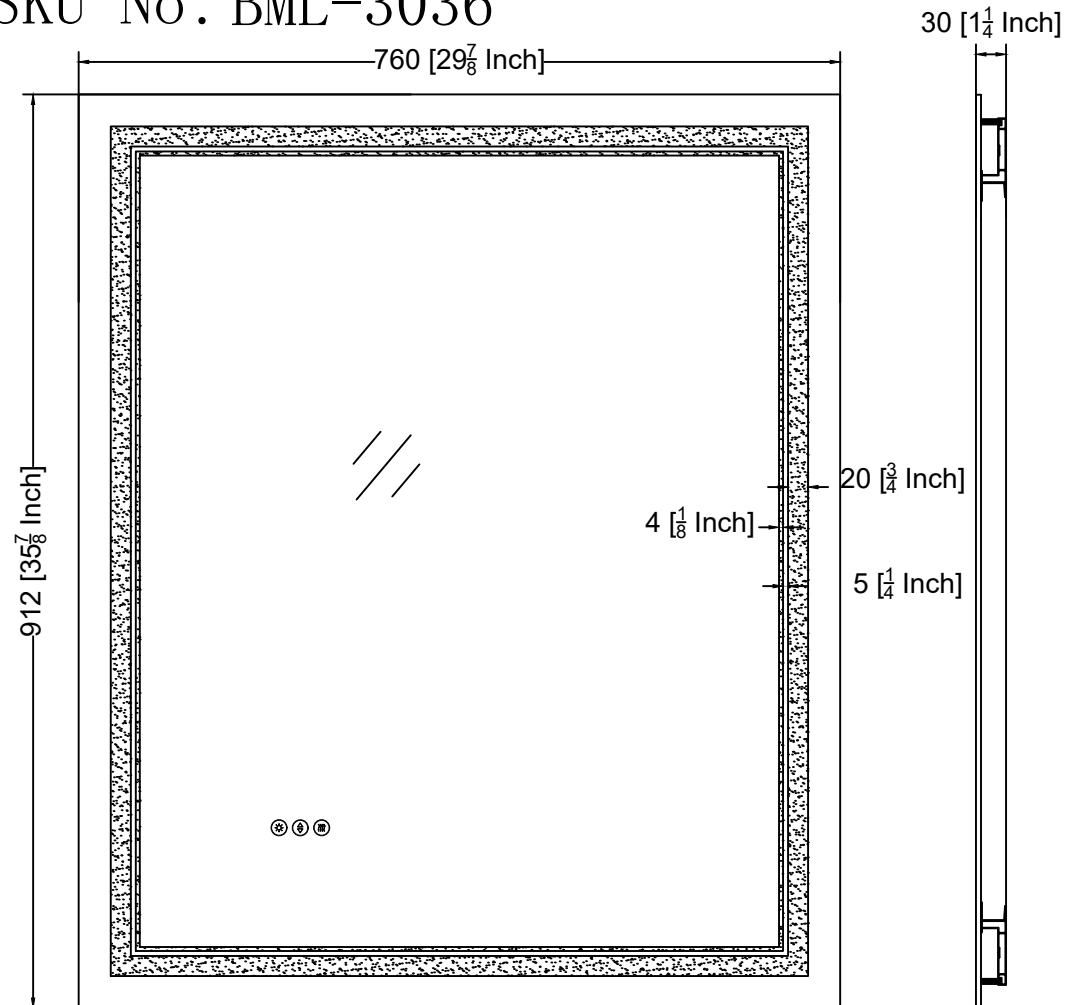

SKU No: BML-2028

Technical Information

All product dimensions are nominal.

SKU No: BML-2432

Technical Information

All product dimensions are nominal.

SKU No: BML-2436

Technical Information
All product dimensions are nominal.

SKU No: BML-2836

Technical Information

All product dimensions are nominal.

SKU No: BML-3036

UL Cord 50inch min

Technical Information

All product dimensions are nominal.

SKU No: BML-3636

Technical Information

All product dimensions are nominal.

SKU No: BML-4024

Technical Information

All product dimensions are nominal.

SKU No: BML-4032

Technical Information

All product dimensions are nominal.

All product dimensions are nominal.

SKU No: BML-6028

Technical Information

All product dimensions are nominal.

SKU No: BML-6036

Technical Information

All product dimensions are nominal.

SKU No: BML-7232