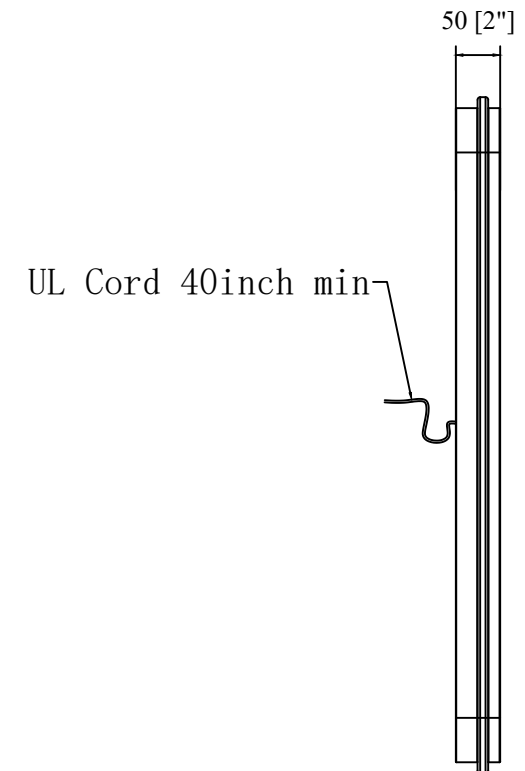

SKU No: BMD3-3036BG

Color: Brushed Gold

Technical Information
All product dimensions are nominal.

SKU No: BMD3-3036BK

Color:Black

Technical Information

All product dimensions are nominal.

SKU No: BMD3-4830BG

Color: Brushed Gold

Technical Information
All product dimensions are nominal.

SKU No: BMD3-4830BK

Color:Black

UL Cord 40inch min

Technical Information

All product dimensions are nominal.