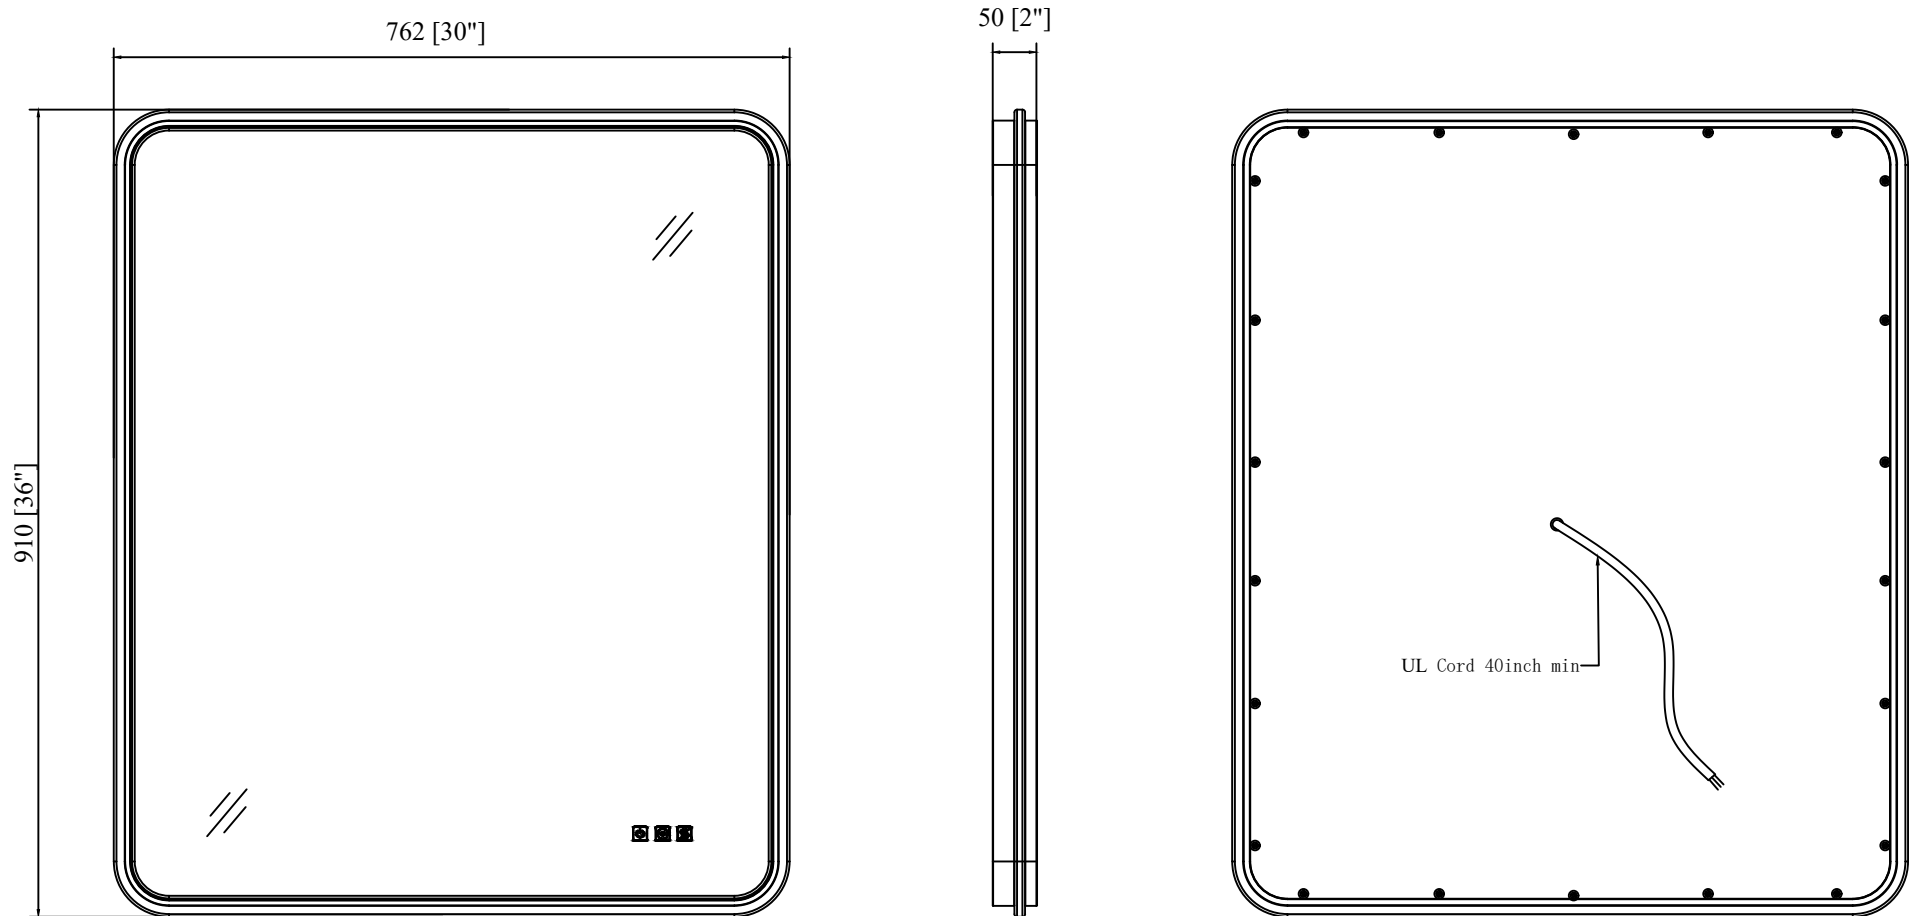

SKU No: BMD3-3036BG

Color: Brushed Gold

Technical Information
All product dimensions are nominal.

SKU No: BMD3-3036BK

Color:Black

Technical Information

All product dimensions are nominal.

SKU No: BMD3-4830BG

Color: Brushed Gold

Technical Information
All product dimensions are nominal.

SKU No: BMD3-4830BK

Color:Black

UL Cord 40inch min

Technical Information

All product dimensions are nominal.