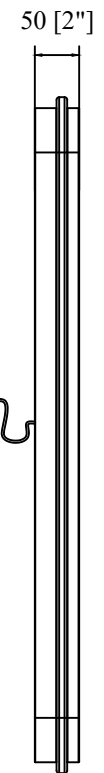

SKU No: BMD3-3036BG

Color: Brushed Gold

Technical Information
All product dimensions are nominal.

SKU No: BMD3-3036BK

Color:Black

Technical Information

All product dimensions are nominal.

SKU No: BMD3-4830BG

Color: Brushed Gold

Technical Information
All product dimensions are nominal.

SKU No: BMD3-4830BK

Color:Black

UL Cord 40inch min

Technical Information

All product dimensions are nominal.