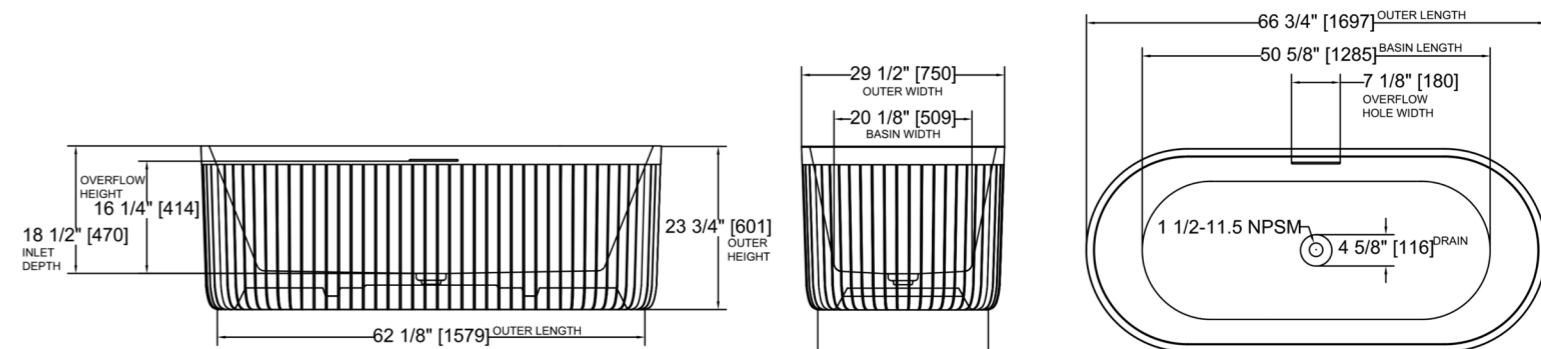

BBF-6730-BLWH

Blue/ White

BBF-6730-GNWH

Green /White

BBF-6730-BKWH

Black / White

Product Size: length: 67inch
width: 30inch
height: 24inch

Product Weight (LBS) : 143
Water capacity (Gallons): 86
Water depth(Inch): 16 1/4

• **BBO-5930-WH**
White

• **BBO-5930-BK**
Black

• **BBO-5930-GY**
Cement Grey

• **BBO-5930-BLWH**
Blue/ White

• **BBO-5930-GNWH**
Green /White

• **BBO-5930-BKWH**
Black / White

Product Size: length: 59inch
width: 30inch
height: 24inch