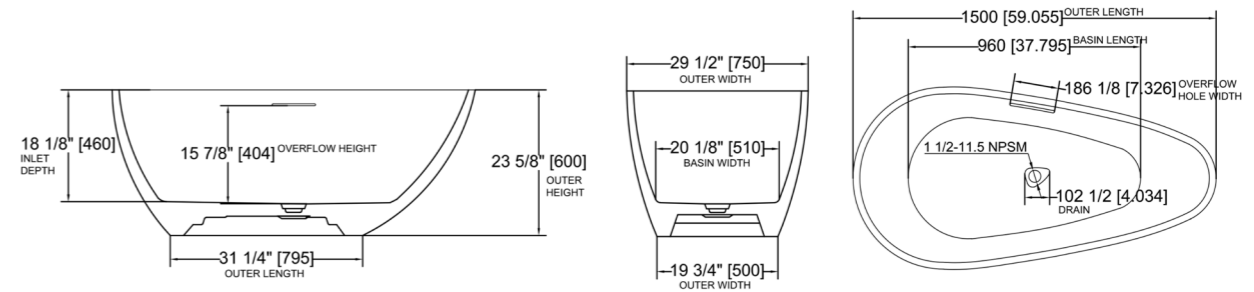

Product Size: length: 59inch
width: 30inch
height: 24inch

Product Weight (LBS) : 99
Water capacity (Gallons): 67
Water depth(Inch): 15 7/8