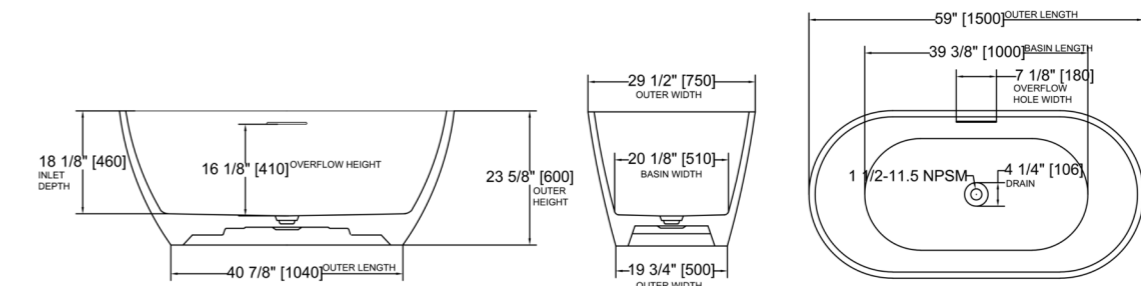

BBF-6730-BLWH

Blue/ White

BBF-6730-GNWH

Green /White

BBF-6730-BKWH

Black / White

Product Size: length: 67inch
width: 30inch
height: 24inch

Product Weight (LBS) : 143
Water capacity (Gallons): 86
Water depth(Inch): 16 1/4

• **BBO-5930-WH**
White

• **BBO-5930-BK**
Black

• **BBO-5930-GY**
Cement Grey

• **BBO-5930-BLWH**
Blue/ White

• **BBO-5930-GNWH**
Green /White

• **BBO-5930-BKWH**
Black / White

Product Size: length: 59inch
width: 30inch
height: 24inch

Product Weight (LBS) : 110
Water capacity (Gallons): 74
Water depth(Inch): 16 1/8

• **BBO-6730-WH**
White

• **BBO-6730-BK**
Black

• **BBO-6730-GY**
Cement Grey

• **BBO-6730-BLWH**
Blue/ White

• **BBO-6730-GNWH**
Green /White

• **BBO-6730-BKWH**
Black /White

Product Size: length: 67inch
width: 30inch
height: 24inch

Product Weight (LBS) : 132
Water capacity (Gallons): 85
Water depth(Inch): 16 1/8

Ovello™

Ovello's, oval contours and durable craftsmanship provide a sanctuary for personal wellness. Whether unwinding after a long day or starting your morning with a refreshing soak, Ovello promises to elevate your bathroom to new heights of relaxation and refinement.