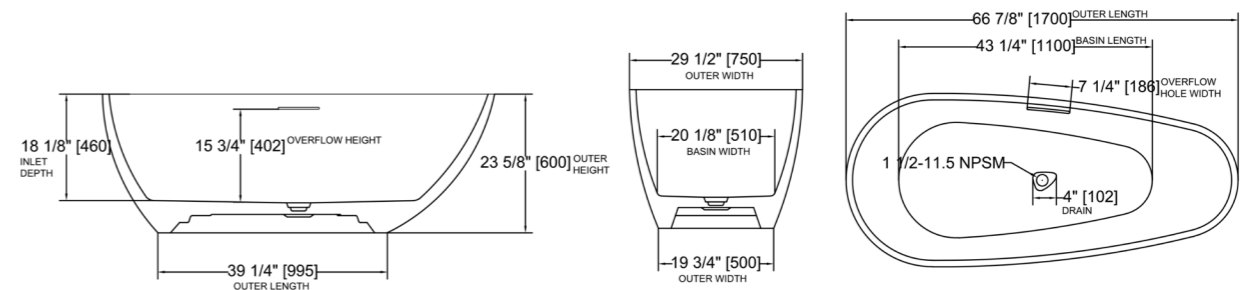

• **BBO-6730-BKWH**
Black /White

Product Size: length: 67inch
width: 30inch
height: 24inch

Product Weight (LBS) : 132
Water capacity (Gallons): 85
Water depth(Inch): 16 1/8

Ovello™

Ovello's, oval contours and durable craftsmanship provide a sanctuary for personal wellness. Whether unwinding after a long day or starting your morning with a refreshing soak, Ovello promises to elevate your bathroom to new heights of relaxation and refinement.

• **BBE-5930-WH**
White

• **BBE-5930-BK**
Black

• **BBE-5930-GY**
Cement Grey

• **BBE-5930-BLWH**
Blue/ White

• **BBE-5930-GNWH**
Green /White

• **BBE-5930-BKWH**
Black /White

Product Size: length: 59inch
width: 30inch
height: 24inch

Product Weight (LBS) : 99
Water capacity (Gallons): 67
Water depth(Inch): 15 7/8

• **BBE-6730-WH**
White

• **BBE-6730-BK**
Black

• **BBE-6730-GY**
Cement Grey

• **BBE-6730-BLWH**
Blue/ White

• **BBE-6730-GNWH**
Green /White

• **BBE-6730-BKWH**
Black /White

Product Size: length: 67inch
width: 30inch
height: 24inch

Product Weight (LBS) : 110
Water capacity (Gallons): 77
Water depth(Inch): 15 3/4

Ellipso™

Indulge in the luxury of Ellipso's organic form and durable craftsmanship. Whether unwinding after a long day or starting your morning with a rejuvenating soak, Ellipso promises to enhance your bathing ritual with unparalleled comfort and timeless sophistication.