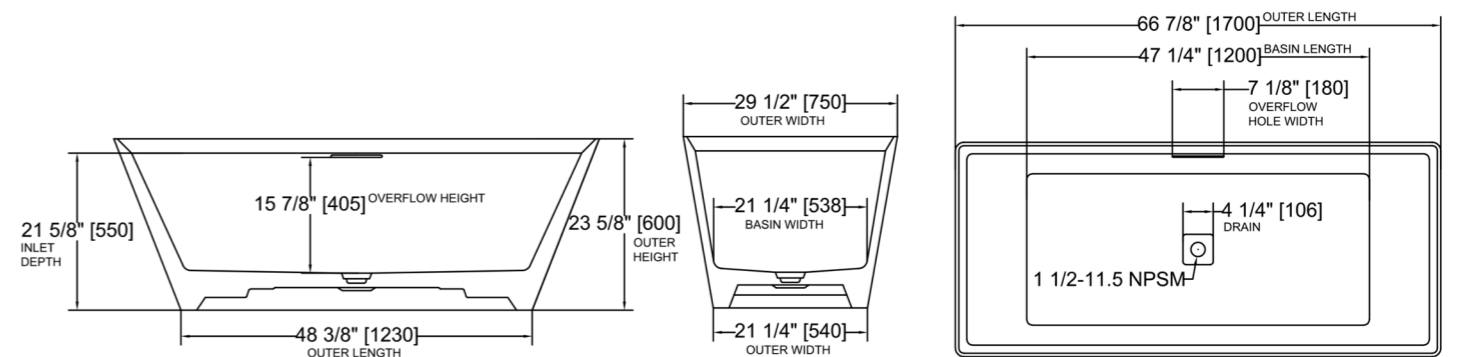

Recto™

Transform your bathroom into a sanctuary of relaxation and style with Recto™. Embrace the elegance of its clean lines and timeless design and indulge in a bathing experience that exceeds expectations of luxury and comfort.