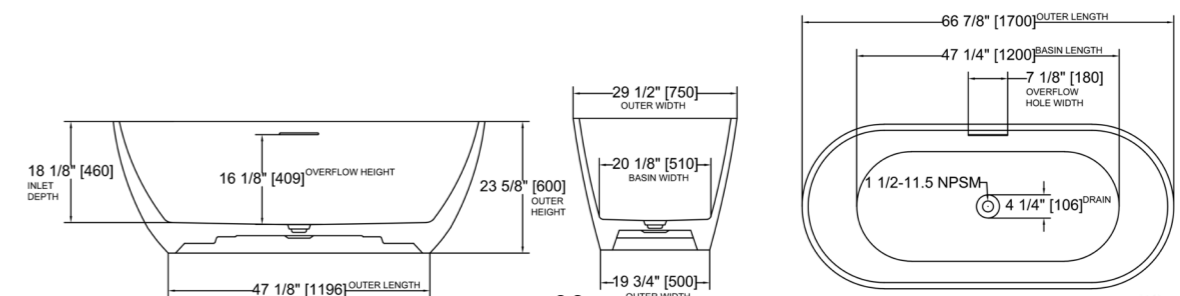

BBF-6730-BLWH

Blue/ White

BBF-6730-GNWH

Green /White

BBF-6730-BKWH

Black / White

Product Size: length: 67inch
width: 30inch
height: 24inch

Product Weight (LBS) : 143
Water capacity (Gallons): 86
Water depth(Inch): 16 1/4

• **BBO-5930-WH**
White

• **BBO-5930-BK**
Black

• **BBO-5930-GY**
Cement Grey

• **BBO-5930-BLWH**
Blue/ White

• **BBO-5930-GNWH**
Green /White

• **BBO-5930-BKWH**
Black / White

Product Size: length: 59inch
width: 30inch
height: 24inch

Product Weight (LBS) : 110
Water capacity (Gallons): 74
Water depth(Inch): 16 1/8

• **BBO-6730-WH**
White

• **BBO-6730-BK**
Black

• **BBO-6730-GY**
Cement Grey

• **BBO-6730-BLWH**
Blue/ White

• **BBO-6730-GNWH**
Green /White

• **BBO-6730-BKWH**
Black /White

Product Size: length: 67inch
width: 30inch
height: 24inch

Product Weight (LBS) : 132
Water capacity (Gallons): 85
Water depth(Inch): 16 1/8

Ovello™

Ovello's, oval contours and durable craftsmanship provide a sanctuary for personal wellness. Whether unwinding after a long day or starting your morning with a refreshing soak, Ovello promises to elevate your bathroom to new heights of relaxation and refinement.