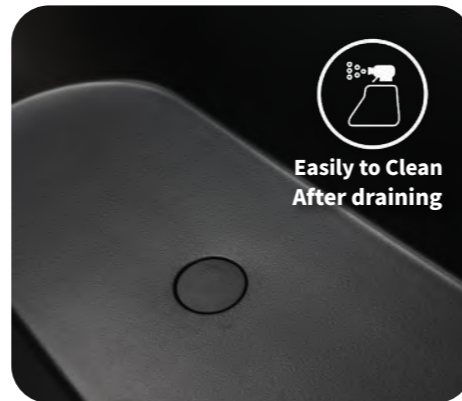

FREESTANDING BATHTUBS COMMON FEATURES

Bellocast™ material

RapidDrain™

Safecoat™

INNOVATIVE FEATURES

• Bellocast™ material

Our innovative and patent material used in the creation of bathtubs, known for its lightweight, slip resistant, easy cleaning and durable properties. Bellocast™ material has natural beauty similar to stone and has textures in satin finish that mimics the feeling of stone and naturally slip resistant. This innovative composite allows the integration of color into both the interior and exterior of bathtubs, enabling the formation of uniquely shaped and designed products while combining advanced composite material and fillers to achieve exceptional strength and versatility.

• RapidDrain™

The integral overflow is a unique design and does not require an overflow ring to cover the overflow hole, which remains the beauty of the bathtubs. The overflow is specially engineered to have much wider drain channel and the overflow speed is 9.25 gal/min same as drain. You can enjoy a deep soak without worrying about spillage. Where the overflow's beauty meets its quick overflow's function.