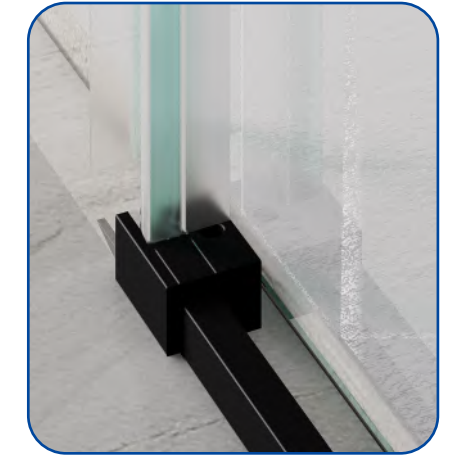

Features

- **Superior construction**
  All hardware is made of SS304 stainless steel to ensure rust free
- **Multiple hardware finishes**
  Polished Chrome, Matte Black or Brushed Gold
- **Premium quality glass**
  3/8"(10mm) thick clear tempered glass, certified to ANSI Z97.1 and 16 CFR-1201
- **Easy to clean**
  Double sided **BelloShield™** water and stain resistant glass coatings for a cleaner and clearer appearance with much less cleaning
- **Easy to install**
  BelloFlexWidth™ technology allows up to 4 inch for width adjustment and makes the door easy to install
- **BelloGlide™**
  An innovative roller system for a smooth, quiet and safe sliding operation
- **Soft close**
  Bring your door to a secure close without slamming, also provides exceptional water containment
- **Leak proof design**
  With our advanced **BelloLeakfree™** technology, your bathroom floor will stay dry
- **SS304 stainless steel threshold**
  Waterproof design anti-splash threshold to prevent water spills
- **Right and Left wall installation**
  Both are available, and choose the one to fit your specific layout
- **Frameless Design**
  Sliding door with stationary panel

WIDTH RANGE (inch)	HEIGHT (inch)	SKU No.					
		MATTE BLACK		CHROME		BRUSHED GOLD	
		L	R	L	R	L	R
44-48	76	BSE1-4876L-BKC	BSE1-4876R-BKC	BSE1-4876L-CRC	BSE1-4876R-CRC	BSE1-4876L-BGC	BSE1-4876R-BGC
56-60	76	BSE1-6076L-BKC	BSE1-6076R-BKC	BSE1-6076L-CRC	BSE1-6076R-CRC	BSE1-6076L-BGC	BSE1-6076R-BGC

Elysian™ I

"Elysian" represents our pinnacle of luxury in single bypass shower doors. Crafted with exquisite attention to detail and the finest materials, the Elysian shower door epitomizes elegance, sophistication, and unparalleled quality. Each door is designed to provide a seamless and indulgent shower experience, transforming your bathroom into a sanctuary of opulence. With its sleek design and effortless functionality, the Elysian shower door elevates the aesthetics of your space while offering the utmost in comfort and style. Step into luxury with the Elysian shower door and immerse yourself in a world of serenity and refinement.

L: Left open door
R: Right open door