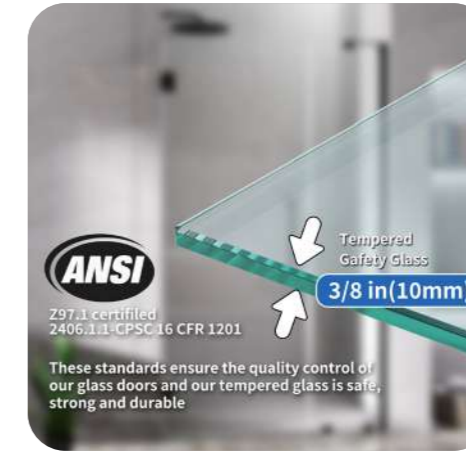

ANSI
Z97.1 certified
2406.11-CPSC 16 CFR 1201

These standards ensure the quality control of our glass doors and our tempered glass is safe, strong and durable