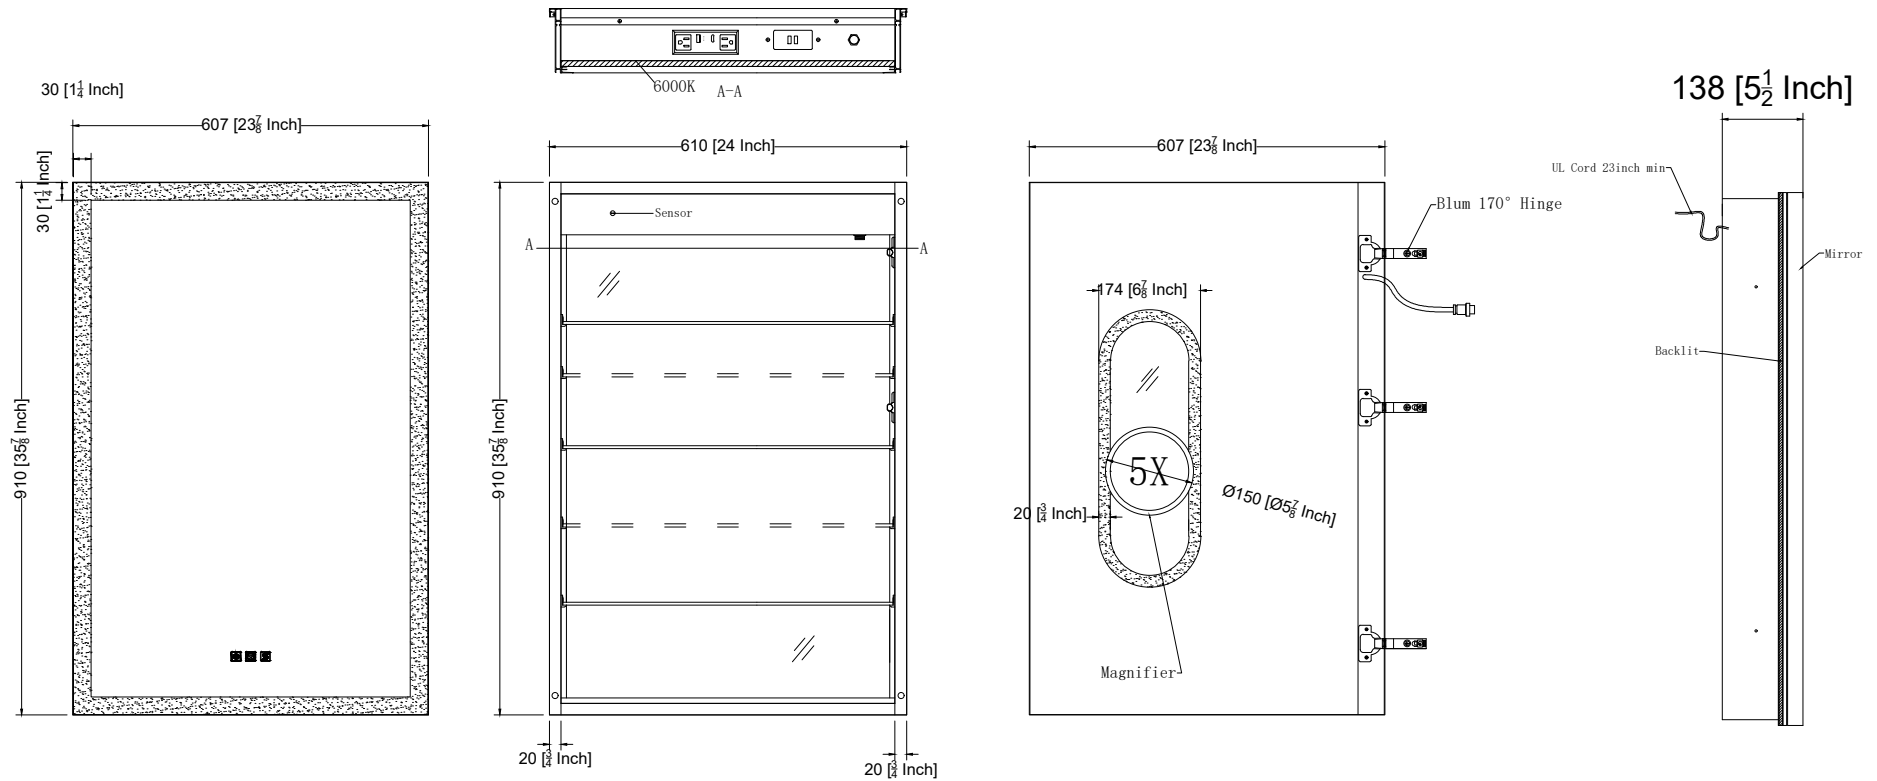

SKU No: BMCA-2436L/R-AL

For technical support or questions, please call us at 800-498-4042.