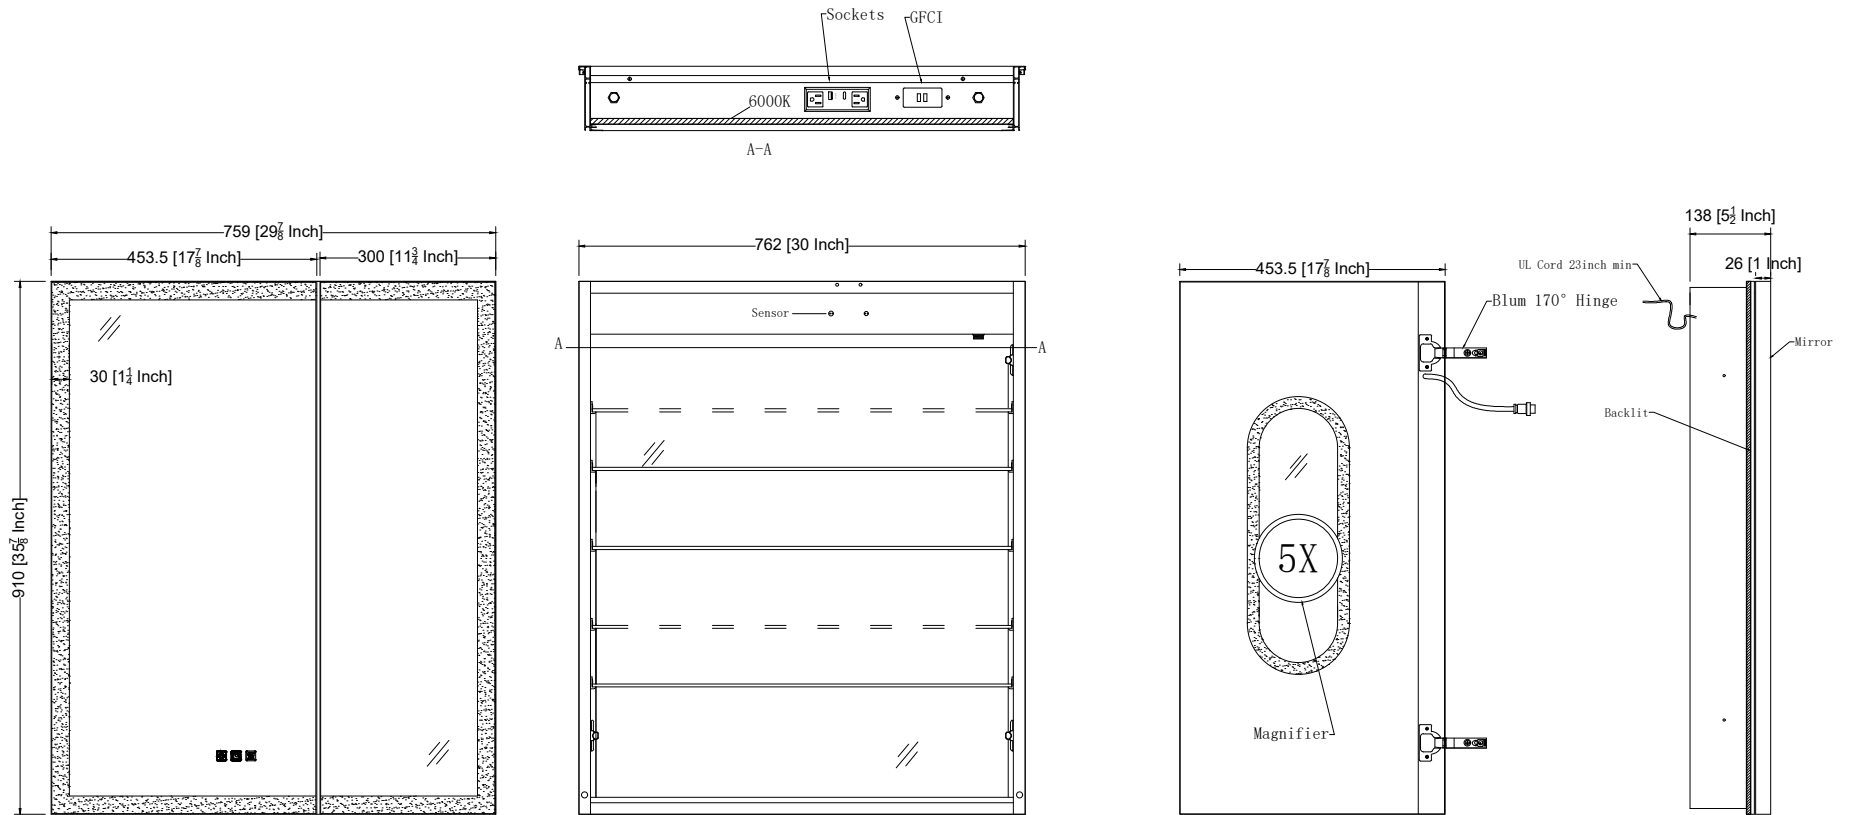

SKU No: BMCA-3036-AL

For technical support or questions, please call us at 800-498-4042.