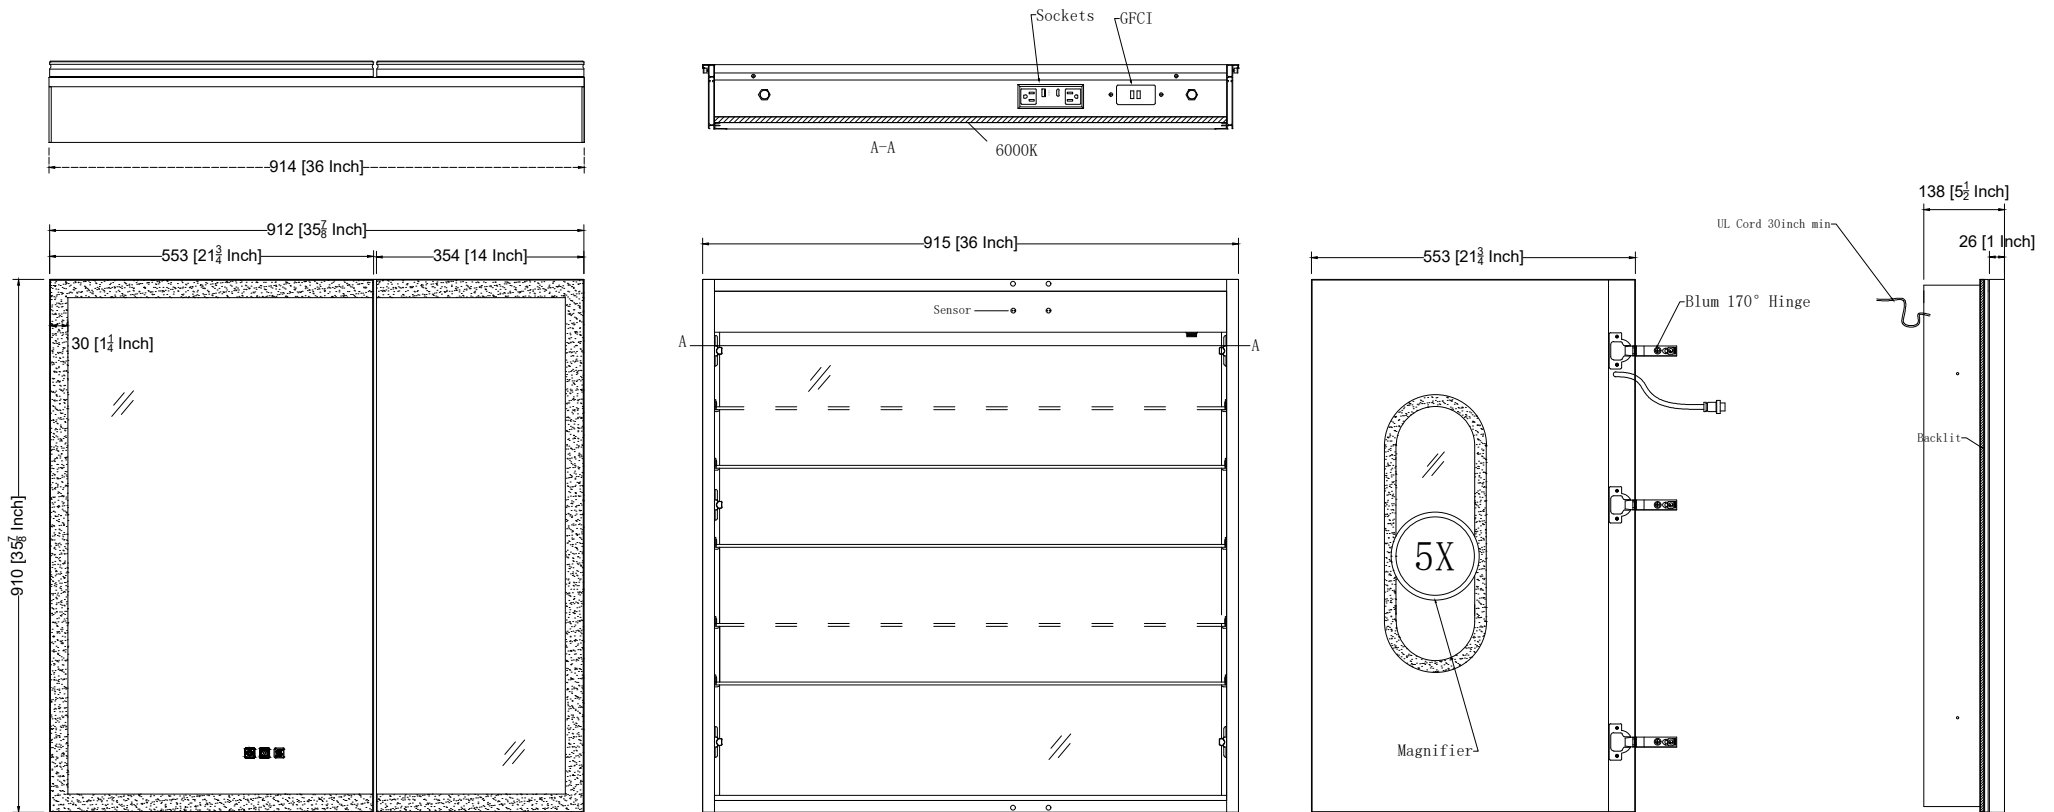

SKU No: BMCA-3636-AL

For technical support or questions, please call us at 800-498-4042.