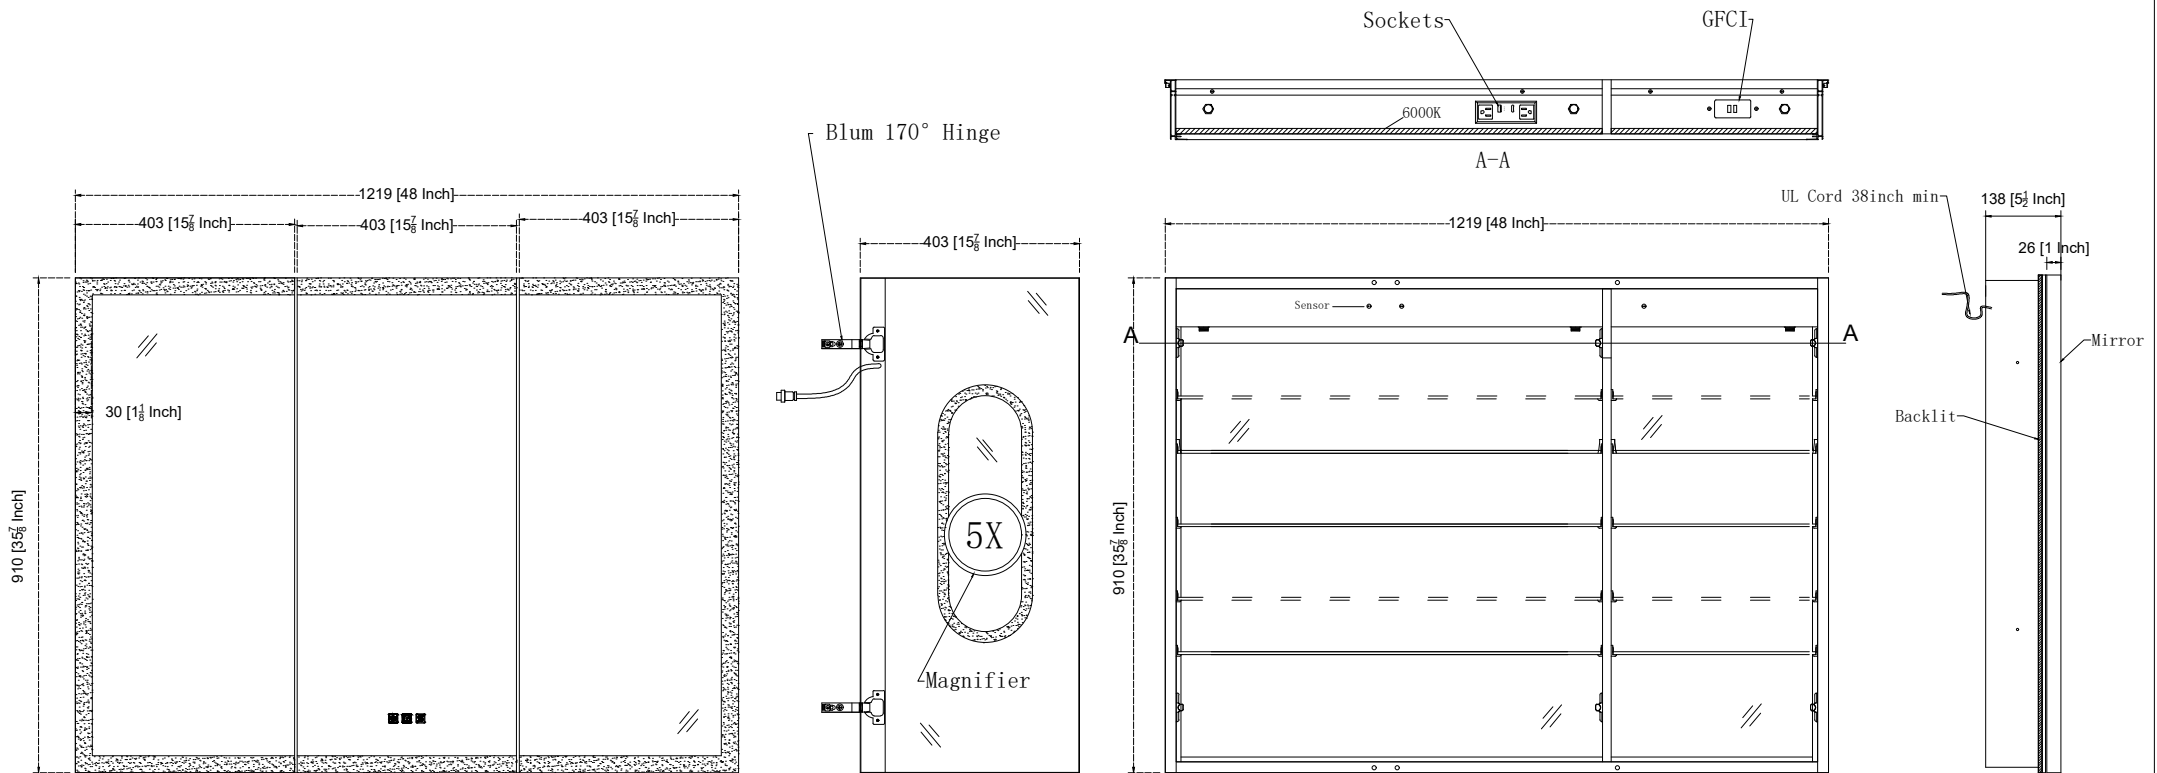

SKU No: BMCA-4836-AL

For technical support or questions, please call us at 800-498-4042.