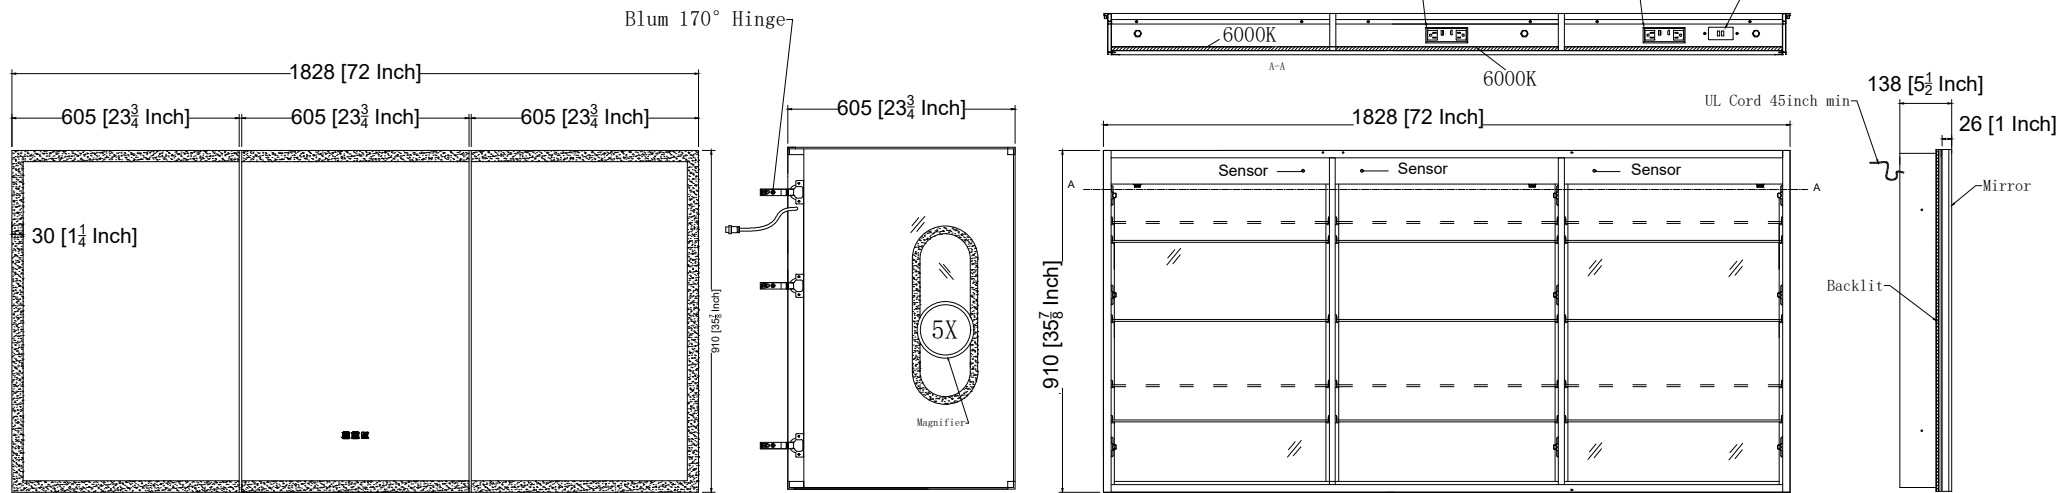

SKU No: BMCA-7236-AL

For technical support or questions, please call us at 800-498-4042.