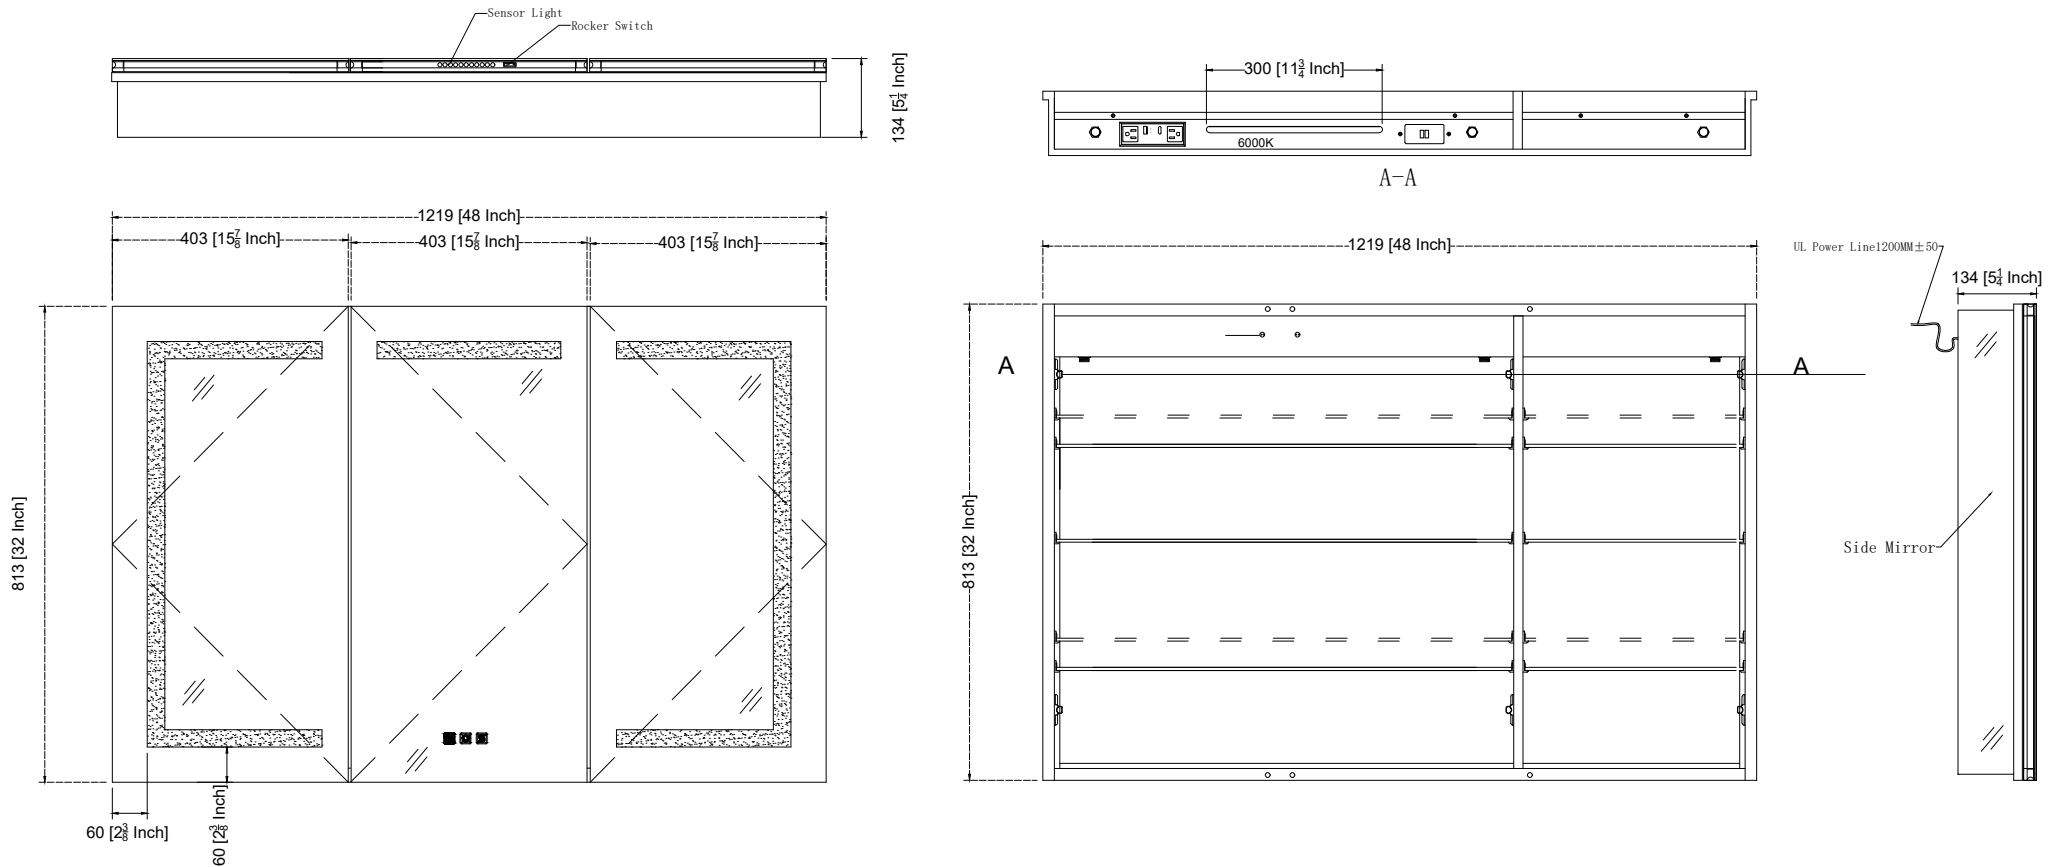

SKU No: BMCB-4832-AL

For technical support or questions, please call us at 800-498-4042.