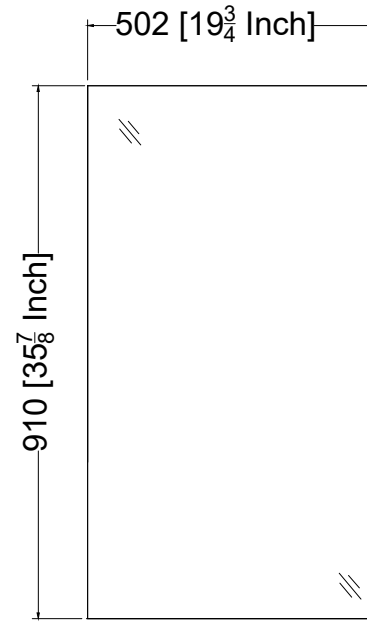

SKU No: BMCL-2036-AL

Door-Inside

Cabinet

Door-Outside

Side-view