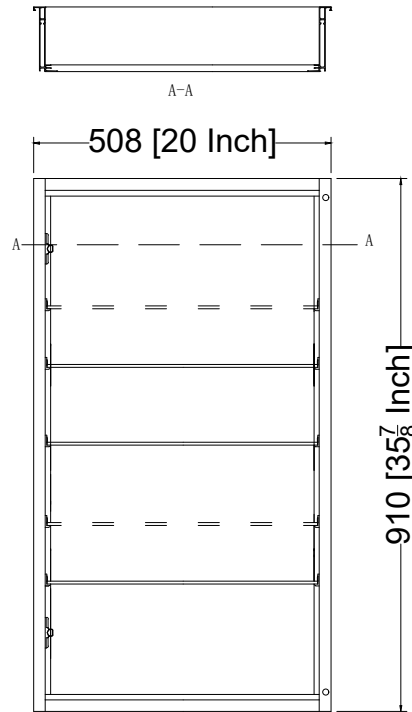

SKU No: BMCL-2036-AL

Door-Inside

Cabinet

Door-Outside

Side-view