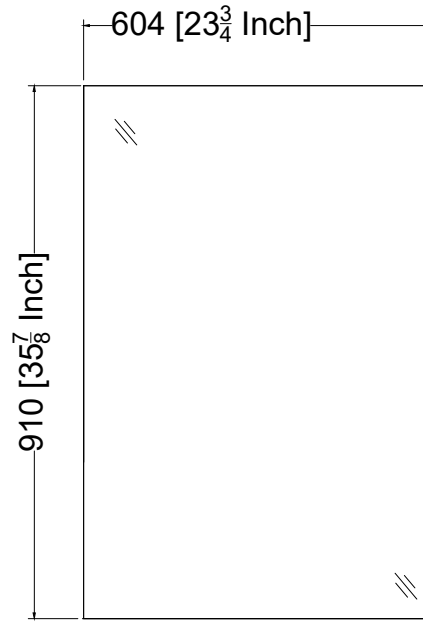

SKU No: BMCL-2436-AL

Door-Inside

Cabinet

Door-Outside

Side-view