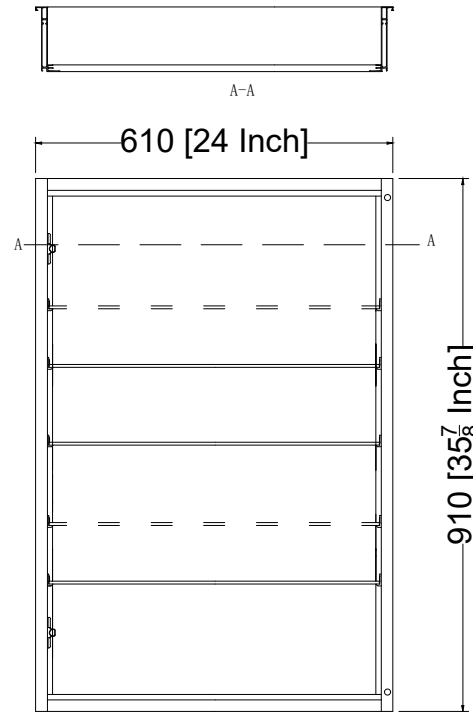

SKU No: BMCL-2436-AL

Door-Inside

Cabinet

Door-Outside

Side-view