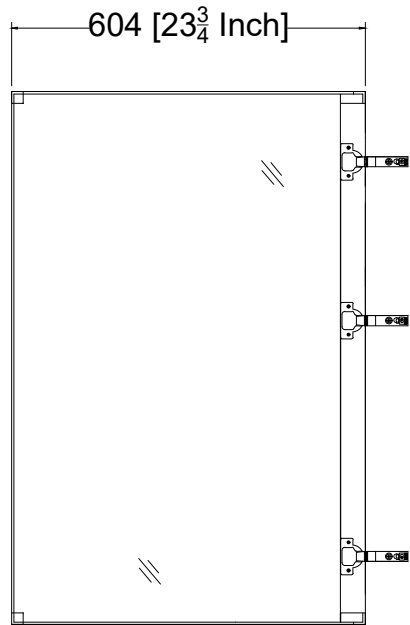

SKU No: BMCL-2436-AL

Door-Inside

Cabinet

Door-Outside

Side-view