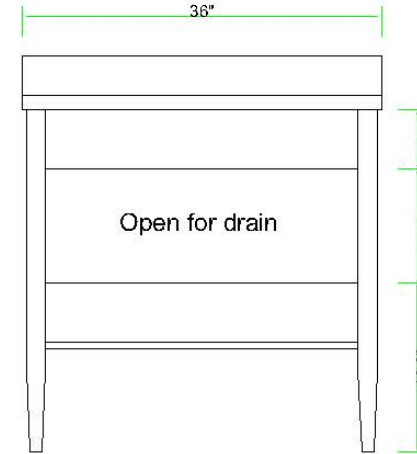

Measuring Tape

Soft Head Hammer

- Prior to installation please check received items against the Packing List .If any part is missing or damaged, please do not return the product to the store and contact us;
Call: 800-498-4042
Email: info@bellousa.com
- Protect all surfaces from sharp objects , high heat sources,direct prolonged sunlight and chemical hazards .
- Professional installation is recommended !

INSTALL PROCESS & INSTRUCTIONS

The Reference position for backside

Cutout info for drain.

INSTALL PROCESS & INSTRUCTIONS

STEP 1

STEP 2

Horizontal line

STEP 3