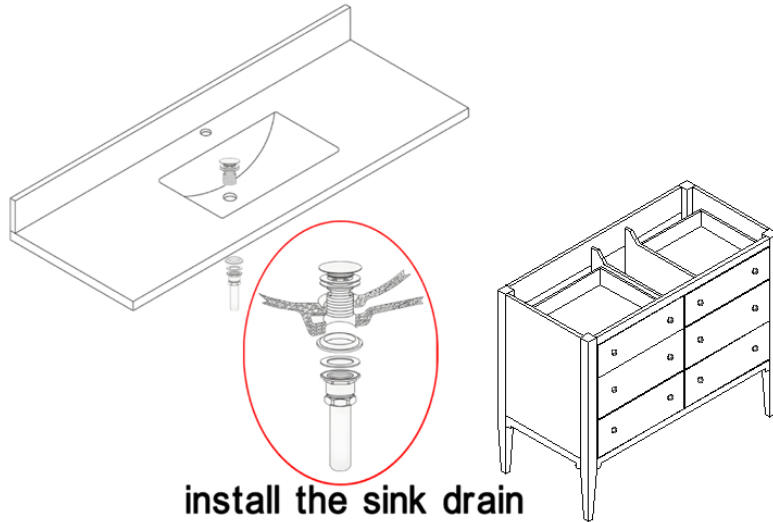

INSTALL PROCESS & INSTRUCTIONS

The Reference position for backside

Cutout info for drain.

INSTALL PROCESS & INSTRUCTIONS

STEP 1

STEP 2

Horizontal line

STEP 3

Anchor Hole
dia= $\text{\O}1/5$ "(5mm)

STEP 4 Install handles

please refer to the last
page for the handle
location

INSTALL PROCESS & INSTRUCTIONS

STEP 5

STEP 6

STEP 7

STEP 8