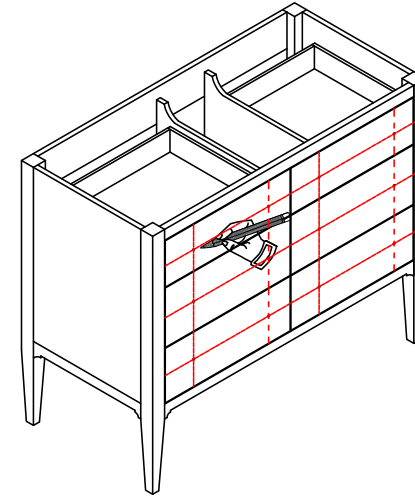

Measuring Tape

Soft Head Hammer

- Prior to installation please check received items against the Packing List .If any part is missing or damaged, please do not return the product to the store and contact us;
Call: 800-498-4042
Email: info@bellousa.com
- Protect all surfaces from sharp objects , high heat sources,direct prolonged sunlight and chemical hazards .
- Professional installation is recommended !

INSTALL PROCESS & INSTRUCTIONS

The Reference position for backside

Cutout info for drain.

INSTALL PROCESS & INSTRUCTIONS

STEP 1

STEP 2

Horizontal line

STEP 3