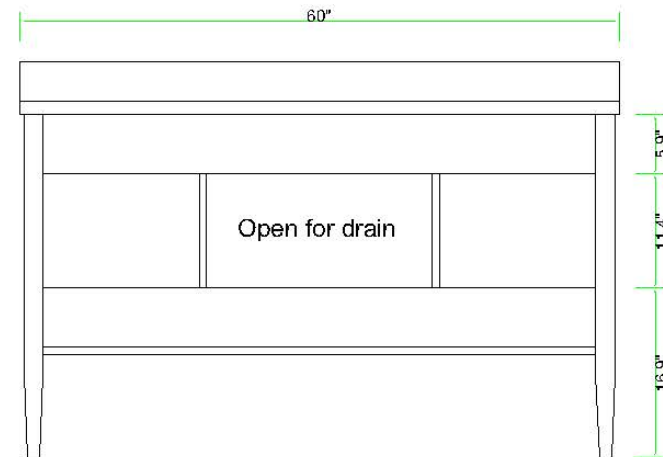

Measuring Tape

Soft Head Hammer

- Prior to installation please check received items against the Packing List .If any part is missing or damaged, please do not return the product to the store and contact us;
Call: 800-498-4042
Email: info@bellousa.com
- Protect all surfaces from sharp objects , high heat sources,direct prolonged sunlight and chemical hazards .
- Professional installation is recommended !

INSTALL PROCESS & INSTRUCTIONS

The Reference position for backside

Cutout info for drain.

INSTALL PROCESS & INSTRUCTIONS

STEP 1

STEP 2

Horizontal line

STEP 3