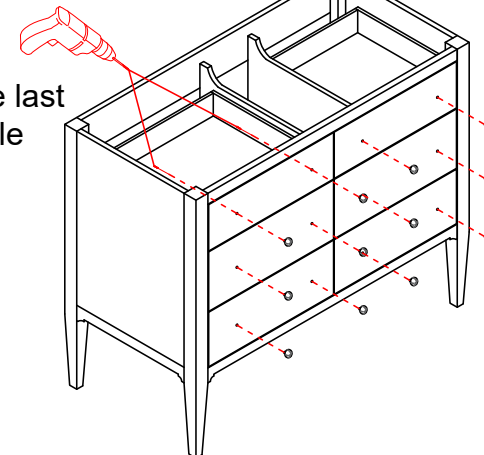

Measuring Tape

Soft Head Hammer

- Prior to installation please check received items against the Packing List .If any part is missing or damaged, please do not return the product to the store and contact us;
Call: 800-498-4042
Email: info@bellousa.com
- Protect all surfaces from sharp objects , high heat sources,direct prolonged sunlight and chemical hazards .
- Professional installation is recommended !

INSTALL PROCESS & INSTRUCTIONS

The Reference position for backside

Cutout info for drain.

INSTALL PROCESS & INSTRUCTIONS

STEP 1

STEP 2

Horizontal line

STEP 3

Anchor Hole
dia= $\text{\O}1/5$ "(5mm)

STEP 4 Install handles

please refer to the last
page for the handle
location

INSTALL PROCESS & INSTRUCTIONS

STEP 5

STEP 6

STEP 7

STEP 8