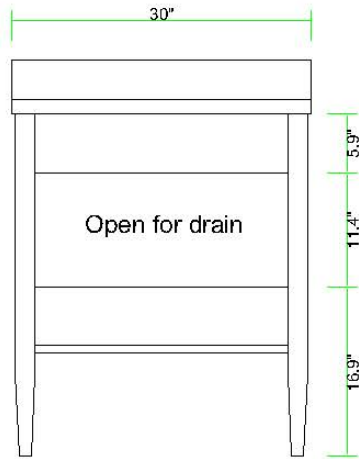

Measuring Tape

Soft Head Hammer

- Prior to installation please check received items against the Packing List .If any part is missing or damaged, please do not return the product to the store and contact us;
Call: 800-498-4042
Email: info@bellousa.com
- Protect all surfaces from sharp objects , high heat sources,direct prolonged sunlight and chemical hazards .
- Professional installation is recommended !

INSTALL PROCESS & INSTRUCTIONS

The Reference position for backside

Cutout info for drain.

INSTALL PROCESS & INSTRUCTIONS

STEP 1

STEP 2

Horizontal line

STEP 3