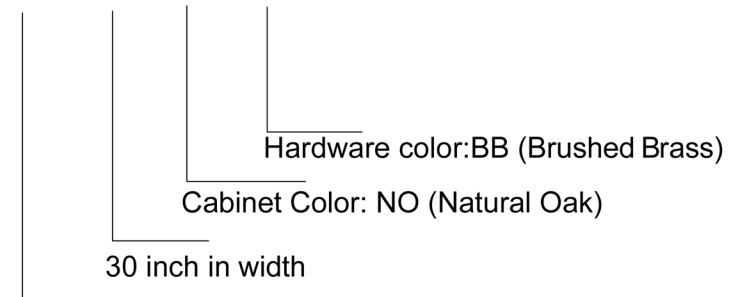

Dear Valued Customer,

Chesterton			
SKU NO.	A represents different wood colors as follows	B represents different hardware colors as follows	SIZE
BVC-30-A-B	WH: White WO: White washed Oak WN: Walnut NO: Natural Oak	BK: Black CH: Chrome BB: Brushed Brass	30
BVC-36-A-B			36
BVC-48-A-B			48
BVC-60-A-B			60

Here is an example for SKU NO.:

BVC - 30 - A - B

BVC - 30 - NO - BB

Collection Name

Thank you for choosing our Chesterton vanity. This product needs install handles.

INSTALL PROCESS & INSTRUCTIONS

PACKING LIST