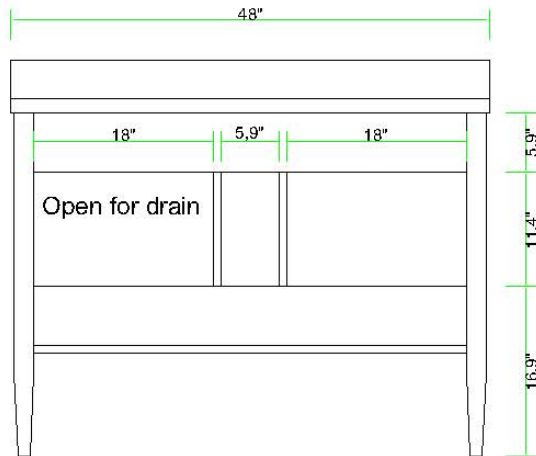

Measuring Tape

Soft Head Hammer

- Prior to installation please check received items against the Packing List .If any part is missing or damaged, please do not return the product to the store and contact us;
Call: 800-498-4042
Email: info@bellousa.com
- Protect all surfaces from sharp objects , high heat sources,direct prolonged sunlight and chemical hazards .
- Professional installation is recommended !

INSTALL PROCESS & INSTRUCTIONS

The Reference position for backside

Cutout info for drain.

INSTALL PROCESS & INSTRUCTIONS

STEP 1

STEP 2

Horizontal line

STEP 3