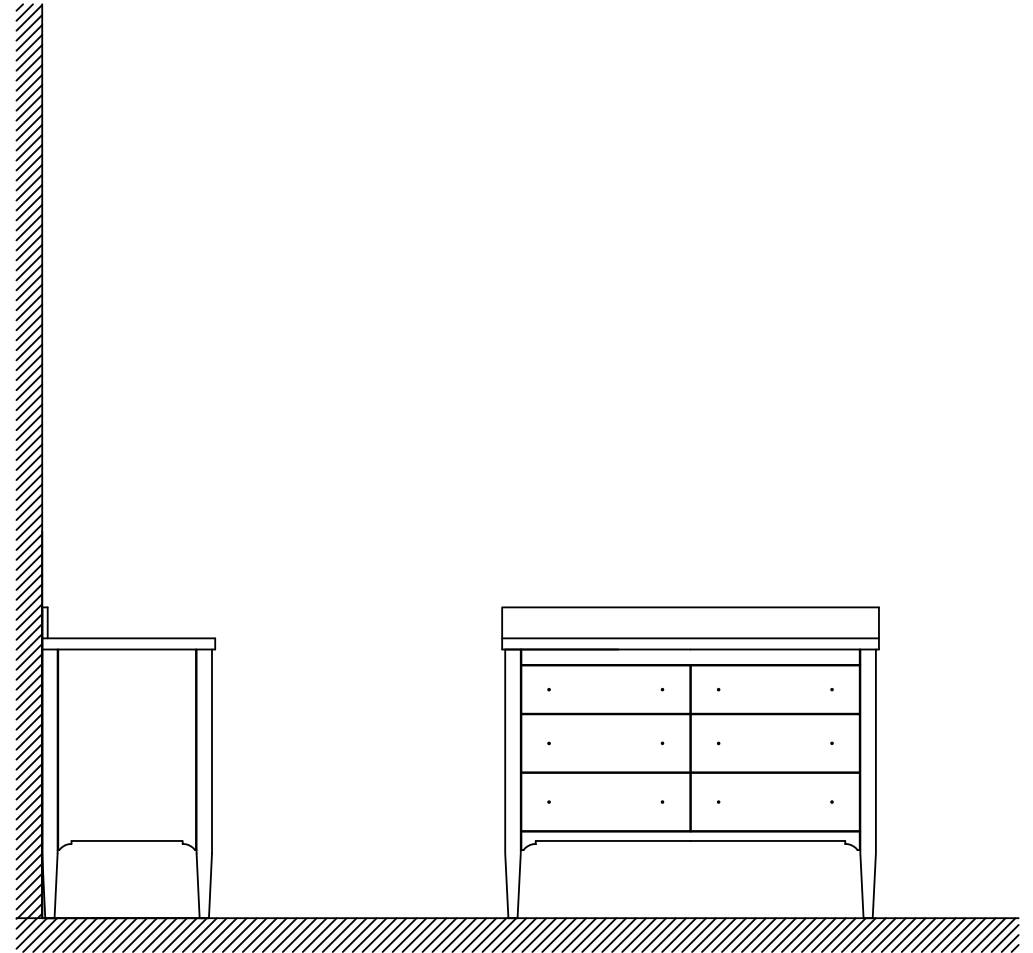

- Prior to installation please check received items against the Packing List .If any part is missing or damaged, please do not return the product to the store and contact us;
  Call: 800-498-4042
  Email: info@bellousa.com
- Protect all surfaces from sharp objects , high heat sources,direct prolonged sunlight and chemical hazards .
- Professional installation is recommended !