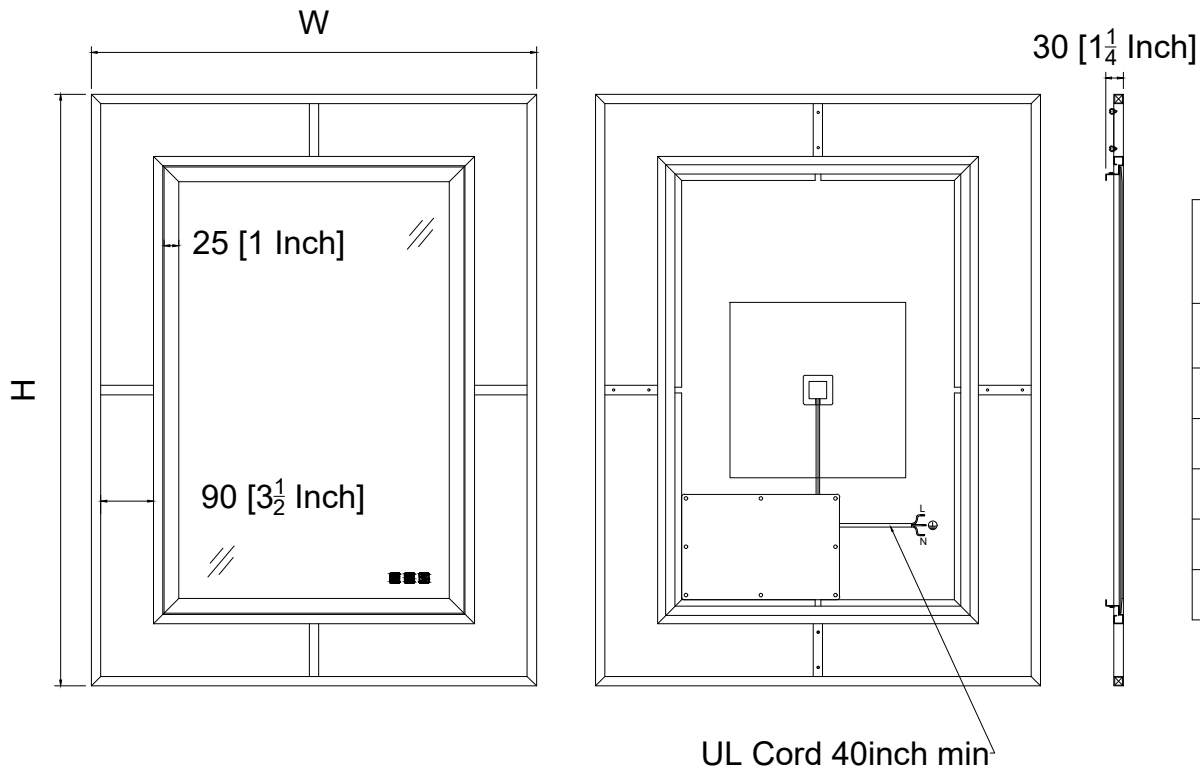

# Collections: Dreamscape I

No.	SKU No	W/inch	H/inch	D/inch	Finish
1	BMD1-3040-BK	30	40	1 1/4	Black
2	BMD1-3040-BB	30	40		Brushed Brass
3	BMD1-3040-PN	30	40		Polished Nickel
4	BMD1-4836-BK	48	36		Black
5	BMD1-4836-BB	48	36		Brushed Brass
6	BMD1-4836-PN	48	36		Polished Nickel