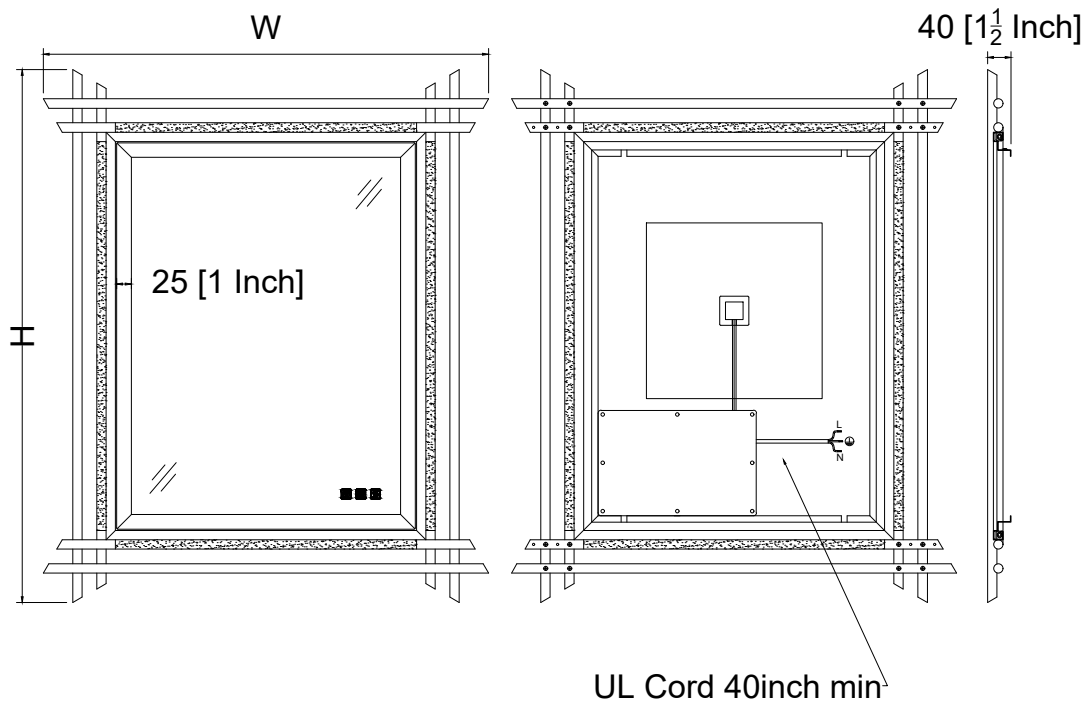

## Collections: Dreamscape II

No.	SKU No	W/inch	H/inch	D/inch	Finish
1	BMD2-3036-BK	30	36	1 1/2	Black
2	BMD2-3036-BB	30	36		Brushed Brass
3	BMD2-3036-PN	30	36		Polished Nickel
4	BMD2-4836-BK	48	36		Black
5	BMD2-4836-BB	48	36		Brushed Brass
6	BMD2-4836-PN	48	36		Polished Nickel