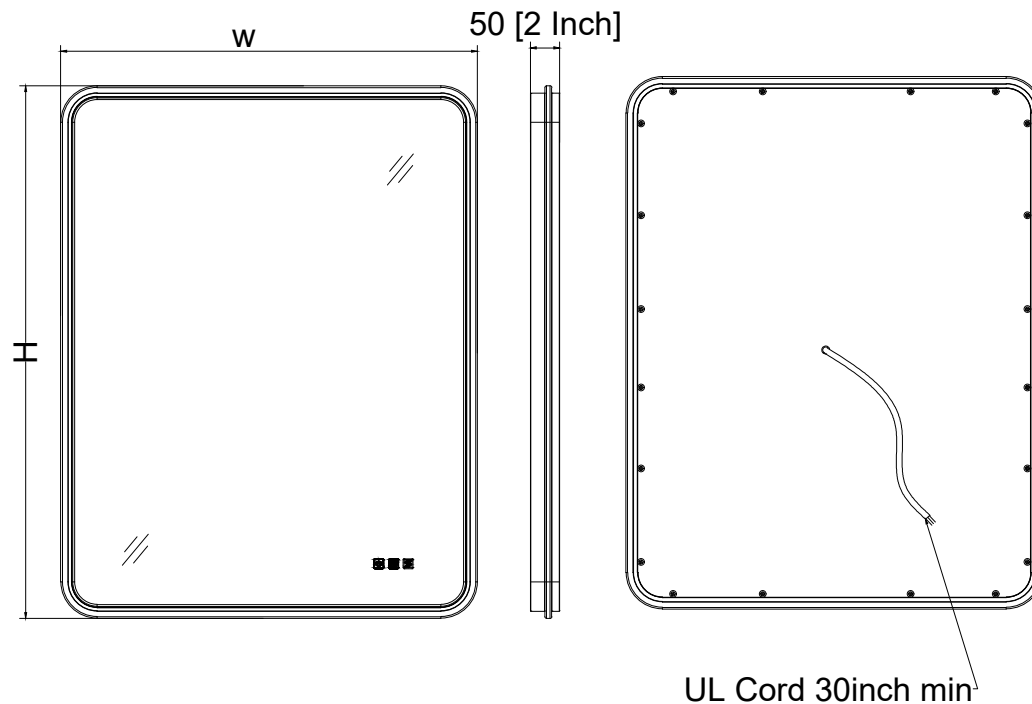

Collections: Dreamscape III

No.	SKU No	W/inch	H/inch	D/inch	Finish
1	BMD3-2836-BK	28	36	2	Black
2	BMD3-2836-BB	28	36		Brushed Brass
3	BMD3-3040-BK	30	40		Black
4	BMD3-3040-BB	30	40		Brushed Brass
5	BMD3-4836-BK	48	36		Black
6	BMD3-4836-BB	48	36		Brushed Brass