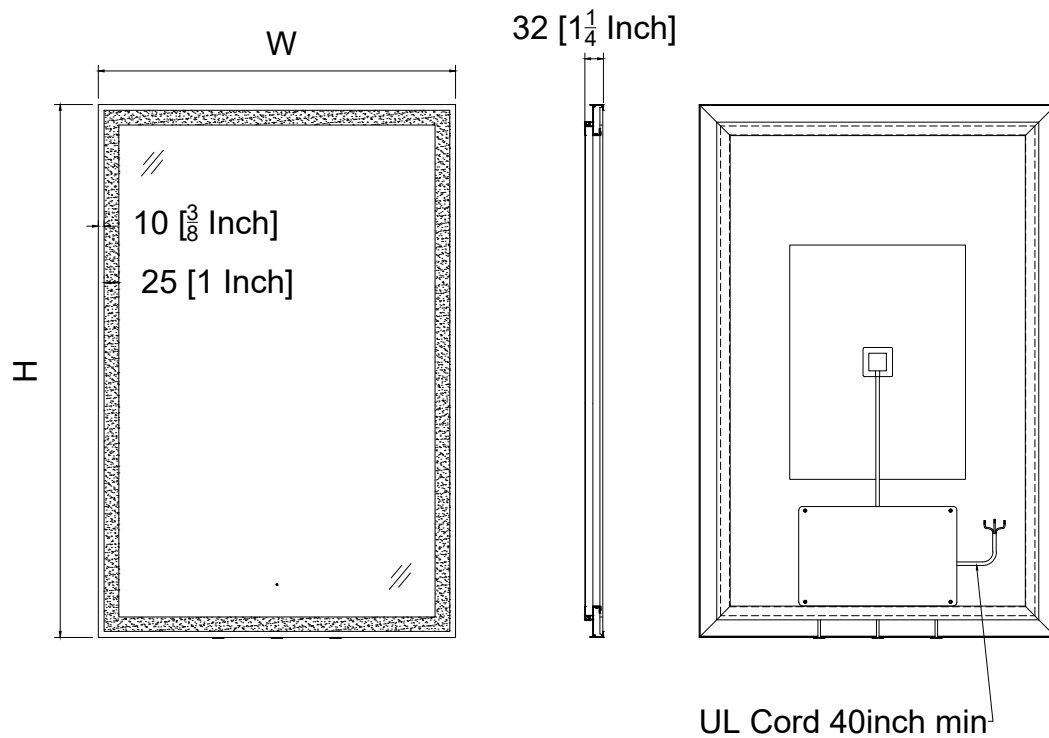

Collections: Dreamscape IV

No.	SKU No	W/inch	H/inch	D/inch	Finish
1	BMD4-2836-BK	28	36	1 1/4	Black
2	BMD4-2836-BB	28	36		Brushed Brass
3	BMD4-3040-BK	30	40		Black
4	BMD4-3040-BB	30	40		Brushed Brass
5	BMD4-4836-BK	48	36		Black
6	BMD4-4836-BB	48	36		Brushed Brass